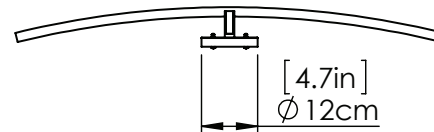

SKU | DVP46544

FINISH OPTIONS

Brass
Graphite
Buffed Nickel

DIMENSIONS

Length / Ø: 36"
Width: N/A"
Height: 5"
Depth: 3.25"
Minimum Height: 4.75"
Maximum Height: 5"

INTEGRATED LED INFORMATION

Wattage: 42W
Initial Lumens: 4200
Colour Temperature: 3000K
CRI: 90+
Voltage: 120
Dimmable: Yes
Required Dimmer: ELV

PIPE / CHAIN / CORD INFORMATION

Pipe/Chain Kit Included: No
Pipe Information: No Pipe Included
Chain Information: No Chain Included
Wire/Cord Information: 8 Inches
Max Sloped Ceiling Angle: N/A
*Conversion 19° to 45° : ASY0101+Finish (2 loops + 1 chain):
For Additional Cost