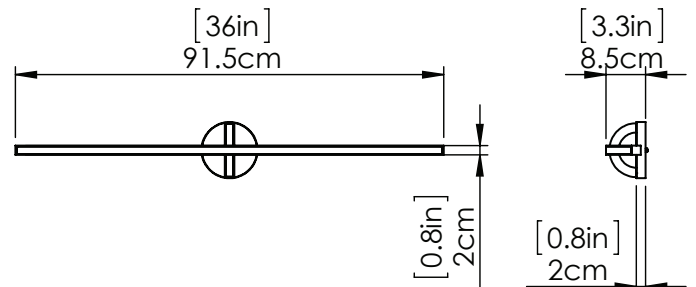

SKU | DVP46544

FINISH OPTIONS

Brass
Graphite
Buffed Nickel

DIMENSIONS

Length / Ø: 36"
Width: N/A"
Height: 5"
Depth: 3.25"
Minimum Height: 4.75"
Maximum Height: 5"

INTEGRATED LED INFORMATION

Wattage: 42W
Initial Lumens: 4200
Colour Temperature: 3000K
CRI: 90+
Voltage: 120
Dimmable: Yes
Required Dimmer: ELV

PIPE / CHAIN / CORD INFORMATION

Pipe/Chain Kit Included: No
Pipe Information: No Pipe Included
Chain Information: No Chain Included
Wire/Cord Information: 8 Inches
Max Sloped Ceiling Angle: N/A
*Conversion 19° to 45° : ASY0101+Finish (2 loops + 1 chain):
For Additional Cost