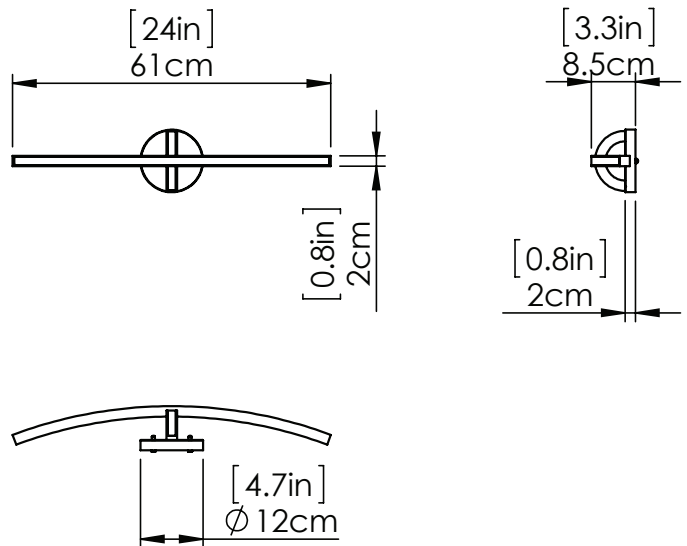

PERIGEE AC LED

| VANITY

SKU | DVP46543

FINISH OPTIONS

Brass
Graphite
Buffed Nickel

DIMENSIONS

Length / Ø: 24"
Width: N/A"
Height: 5"
Depth: 3.25"
Minimum Height: 4.75"
Maximum Height: 5"

INTEGRATED LED INFORMATION

Wattage: 32W
Initial Lumens: 3200
Colour Temperature: 3000K
CRI: 90+
Voltage: 120
Dimmable: Yes
Required Dimmer: ELV

PIPE / CHAIN / CORD INFORMATION

Pipe/Chain Kit Included: No
Pipe Information: No Pipe Included
Chain Information: No Chain Included
Wire/Cord Information: 8 Inches
Max Sloped Ceiling Angle: N/A
*Conversion 19° to 45°: ASY0101+Finish (2 loops + 1 chain):
For Additional Cost