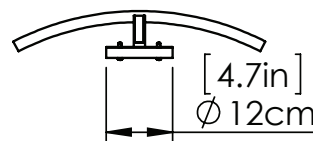

WARRANTY

5 Years Residential
20,000 Hours Commercial