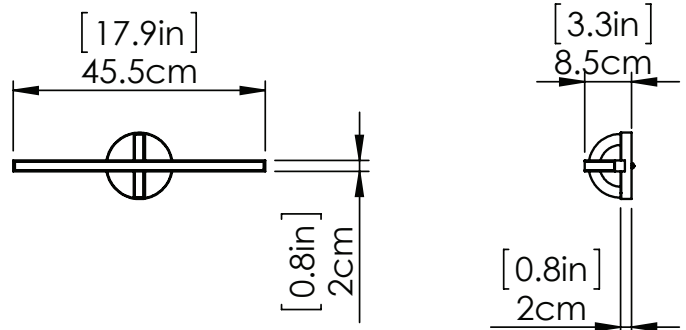

SKU | DVP46522

FINISH OPTIONS

Brass
Graphite
Buffed Nickel

DIMENSIONS

Length / Ø: 18"
Width: N/A"
Height: 4.75"
Depth: 3.25"
Minimum Height: 4.75"
Maximum Height: 4.75"

INTEGRATED LED INFORMATION

Wattage: 24W
Initial Lumens: 2400
Colour Temperature: 3000K
CRI: 90+
Voltage: 120
Dimmable: Yes
Required Dimmer: ELV

PIPE / CHAIN / CORD INFORMATION

Pipe/Chain Kit Included: No
Pipe Information: No Pipe Included
Chain Information: No Chain Included
Wire/Cord Information: 8 Inches
Max Sloped Ceiling Angle: N/A
*Conversion 19° to 45° : ASY0101+Finish (2 loops + 1 chain):
For Additional Cost