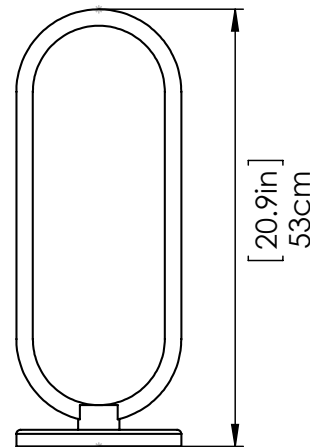

PERIGEE AC LED

| TABLE LAMP

SKU | DVP46519

FINISH OPTIONS

Brass
Graphite
Buffed Nickel

DIMENSIONS

Length / Ø: 7.75"
Width: N/A"
Height: 21"
Depth: N/A"
Minimum Height: 22.25"
Maximum Height: 22"

INTEGRATED LED INFORMATION

Wattage: 18W
Initial Lumens: 900
Colour Temperature: 3000K
CRI: 90+
Voltage: 120
Dimmable: Yes
Required Dimmer: N/A

PIPE / CHAIN / CORD INFORMATION

Pipe/Chain Kit Included: No
Pipe Information: No Pipe Included
Chain Information: No Chain Included
Wire/Cord Information: 8 Ft
Max Sloped Ceiling Angle: N/A
**Conversion 19° to 45° : ASY0101+Finish (2 loops + 1 chain):
For Additional Cost*