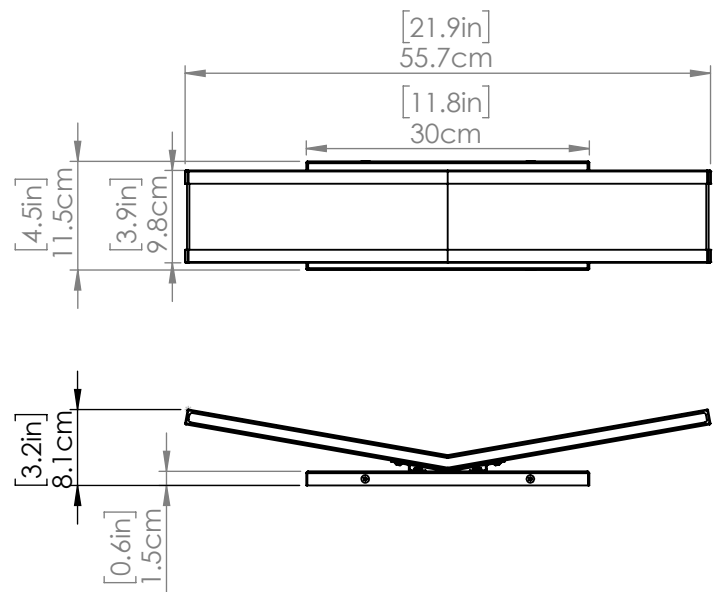

SKU | DVP46243

FINISH OPTIONS

Chrome (CH)
Brass (BR)
Ebony (EB)

DIMENSIONS

Length / Ø: N/A"
Width: 22"
Height: 4.5"
Depth: 3.25"
Minimum Height: N/A"
Maximum Height: N/A"

INTEGRATED LED INFORMATION

Wattage: 32W
Initial Lumens: 2400
Delivered Lumens (3000K): N/A
Delivered Lumens (4000K): N/A
Delivered Lumens (5000K): N/A
Colour Temperature: 3000K / 4000K / 5000K
CRI: 90+
Voltage: 120
Dimmable: Yes
Required Dimmer: N/A

PIPE / CHAIN / CORD INFORMATION

Pipe/Chain Kit Included: Not Included
Pipe Information: N/A
Chain Information: N/A
Wire/Cord Information: 8 Inches
Max Sloped Ceiling Angle: N/A

ADDITIONAL INFORMATION

Wall and Ceiling Mountable: No
Up and Down Mountable: N/A
Location Certification: Dry Locations Only
ADA Compliant: No