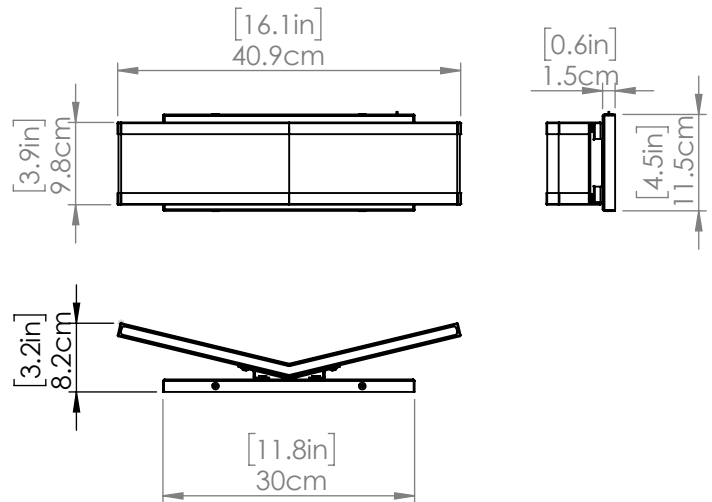

KALLIOPE CCT

| VANITY

SKU | DVP46222

FINISH OPTIONS

- Chrome (CH)
- Brass (BR)
- Ebony (EB)

DIMENSIONS

- Length / Ø:** N/A"
- Width:** 16"
- Height:** 4.5"
- Depth:** 3.25"
- Minimum Height:** N/A"
- Maximum Height:** N/A"

PIPE / CHAIN / CORD INFORMATION

- Pipe/Chain Kit Included:** Not Included
- Pipe Information:** N/A
- Chain Information:** N/A
- Wire/Cord Information:** 8 Inches
- Max Sloped Ceiling Angle:** N/A

ADDITIONAL INFORMATION