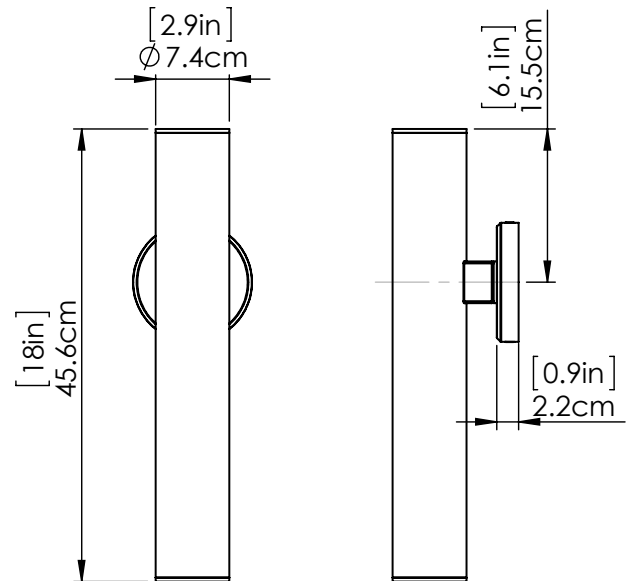

POND INLET OUTDOOR

| OUTDOOR SCONCE

SKU | DVP45773

FINISH OPTIONS

Black (BK)

DIMENSIONS

Length / Ø: 4.75"

Width: N/A"

Height: 18"

Depth: 5"

Minimum Height: 18"

Maximum Height: 18"

LAMPING

Number of Sockets: 2

Wattage of Individual Socket: 25W

Socket Type: GU10

Socket Orientation: Up and/or Down

Lamp Confinement: Fully Enclosed

Voltage: 120V

Dimmable: Yes

Bulbs Not Included

PIPE / CHAIN / CORD INFORMATION

Pipe/Chain Kit Included: Not Included

Pipe Information: N/A

Chain Information: N/A

Wire/Cord Information: 8 Inches

Max Sloped Ceiling Angle: N/A

**Conversion 19° to 45° : ASY0101+Finish (2 loops + 1 chain):
For Additional Cost*

ADDITIONAL INFORMATION

Wall and Ceiling Mountable: No