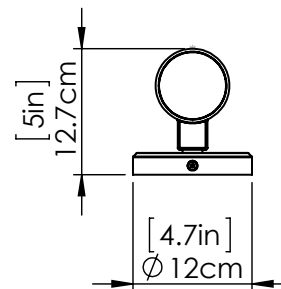

POND INLET OUTDOOR

| OUTDOOR SCONCE

SKU | DVP45773

FINISH OPTIONS

Black (BK)

DIMENSIONS

Length / Ø: 4.75"

Width: N/A"

Height: 18"

Depth: 5"

Minimum Height: 18"

Maximum Height: 18"

LAMPING

Number of Sockets: 2

Wattage of Individual Socket: 25W

Socket Type: GU10

Socket Orientation: Up and/or Down

Lamp Confinement: Fully Enclosed

Voltage: 120V

Dimmable: Yes

Bulbs Not Included

PIPE / CHAIN / CORD INFORMATION

Pipe/Chain Kit Included: Not Included

Pipe Information: N/A

Chain Information: N/A

Wire/Cord Information: 8 Inches

Max Sloped Ceiling Angle: N/A

**Conversion 19° to 45° : ASY0101+Finish (2 loops + 1 chain):
For Additional Cost*

ADDITIONAL INFORMATION

Wall and Ceiling Mountable: No