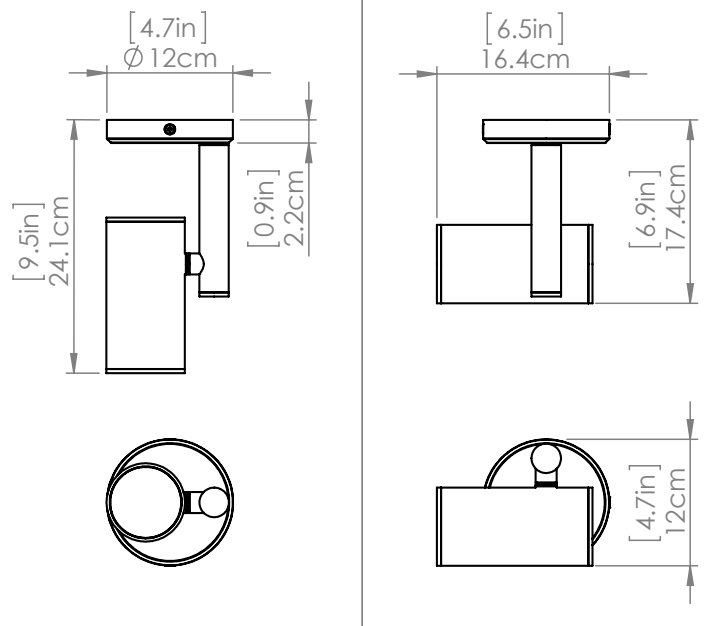

POND INLET OUTDOOR

| OUTDOOR FLUSH MOUNT

SKU | DVP45770

FINISH OPTIONS

Black (BK)

DIMENSIONS

Length / Ø: 4.75"

Width: N/A"

Height: 9.5"

Depth: N/A"

Minimum Height: 9.5"

Maximum Height: 9.5"

LAMPING

Number of Sockets: 1

Wattage of Individual Socket: 25W

Socket Type: GU10

Socket Orientation: Multidirectional

Lamp Confinement: Fully Enclosed

Voltage: 120V

Dimmable: Yes

Bulbs Not Included

PIPE / CHAIN / CORD INFORMATION

Pipe/Chain Kit Included: Not Included

Pipe Information: N/A

Chain Information: N/A

Wire/Cord Information: 8 Inches

Max Sloped Ceiling Angle: N/A

**Conversion 19° to 45° : ASY0101+Finish (2 loops + 1 chain):
For Additional Cost*

ADDITIONAL INFORMATION

Wall and Ceiling Mountable: Yes