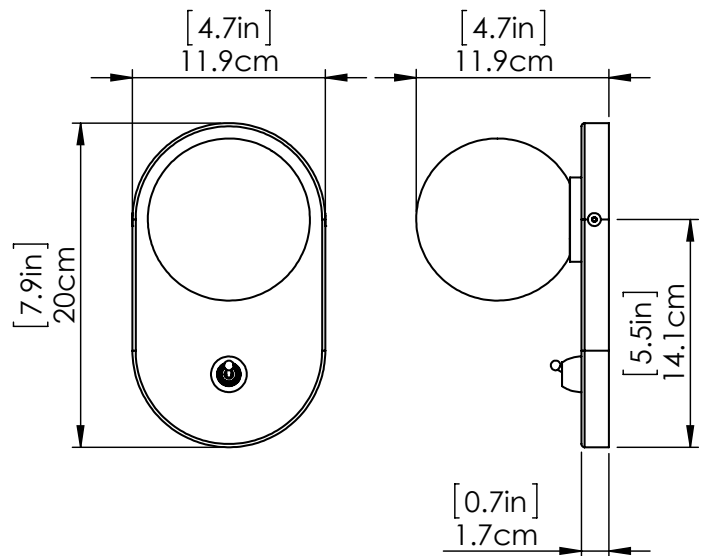

SKU | DVP45001

FINISH OPTIONS

Ebony with Half Opal Glass (EB-OP)

DIMENSIONS

- Length / Ø:** 4.75"
- Width:** N/A"
- Height:** 7.75"
- Depth:** 4.75"
- Minimum Height:** 7.75"
- Maximum Height:** 7.75"

LAMPING

- Number of Sockets:** 1
- Wattage of Individual Socket:** 20W
- Socket Type:** G9
- Socket Orientation:** Sideways
- Lamp Confinement:** Fully Enclosed
- Voltage:** 120V
- Dimmable:** Yes
- Bulbs Not Included**

PIPE / CHAIN / CORD INFORMATION

- Pipe/Chain Kit Included:** Not Included
- Pipe Information:** N/A
- Chain Information:** N/A
- Wire/Cord Information:** 8 Inches
- Max Sloped Ceiling Angle:** N/A
- \*Conversion 19° to 45° : ASY0101+Finish (2 loops + 1 chain):  
For Additional Cost*