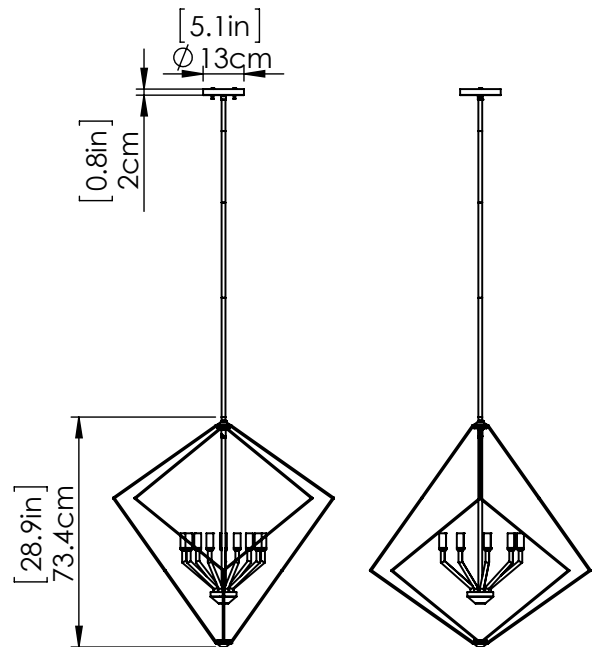

ASHOONA

| FOYER

SKU | DVP44948

FINISH OPTIONS

- Ebony (EB)
- Buffed Nickel and Ebony (BN+EB)
- Brass and Ebony (BR+EB)

DIMENSIONS

- Length / Ø:** 27.75"
- Width:** N/A"
- Height:** 29"
- Depth:** N/A"
- Minimum Height:** 30.5"
- Maximum Height:** 70.5"

LAMPING

- Number of Sockets:** 9
- Wattage of Individual Socket:** 40W
- Socket Type:** Candelabra (E12)
- Socket Orientation:** Up
- Lamp Confinement:** Fully Open
- Voltage:** 120V
- Dimmable:** Yes
- Bulbs Not Included**

PIPE / CHAIN / CORD INFORMATION

- Pipe/Chain Kit Included:** Pipe Kit Available
- Pipe Information:** 40 (15 + 12 + 9 + 4) x 0.5 Inches Pipe Kit
- Chain Information:** N/A
- Wire/Cord Information:** 10 Ft
- Max Sloped Ceiling Angle:** Hang-Straight 19 Degrees
- *Conversion 19° to 45° : ASY0101+Finish (2 loops + 1 chain): For Additional Cost*