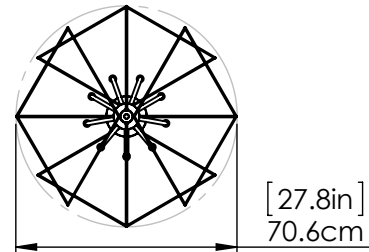

WARRANTY

- 5 Years Residential
- 20,000 Hours Commercial