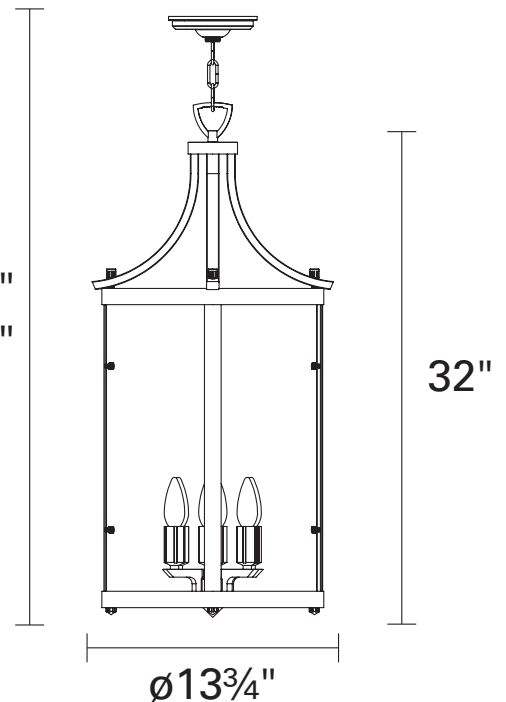

NIAGARA OUTDOOR

| OUTDOOR PENDANT

SKU | DVP4476

FINISH OPTIONS

Hammered Black with Clear Glass (HB-CL)

DIMENSIONS

Length / Ø: 13.75"

Width: N/A"

Height: 32"

Depth: N/A"

Minimum Height: 33.5"

Maximum Height: 73.5"

LAMPING

Number of Sockets: 6

Wattage of Individual Socket: 60W

Socket Type: Candelabra (E12)

Socket Orientation: Up

Lamp Confinement: Semi Enclosed

Voltage: 120V

Dimmable: Yes

Bulbs Not Included

PIPE / CHAIN / CORD INFORMATION

Pipe/Chain Kit Included: Pipe Kit Available

Pipe Information: 40 (15 + 12 + 9 + 4) x 0.5 Inches Pipe Kit

Chain Information: N/A

Wire/Cord Information: 10 Ft

Max Sloped Ceiling Angle: N/A

**Conversion 19° to 45° : ASY0101+Finish (2 loops + 1 chain):
For Additional Cost*

Min 35"
Max 154"

ADDITIONAL INFORMATION

Wall and Ceiling Mountable: Yes