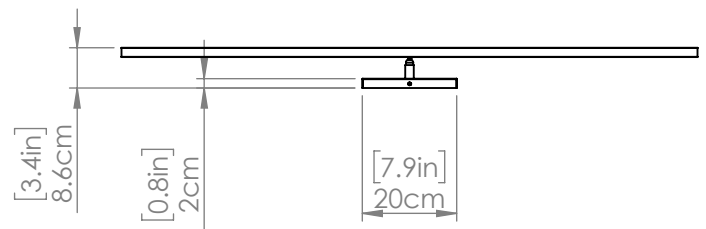

ADDITIONAL INFORMATION

Wall and Ceiling Mountable: Yes

Up and Down Mountable: No

Location Certification: Dry Location Only

ADA Compliant: No

WARRANTY

5 Years Residential

20,000 Hours Commercial