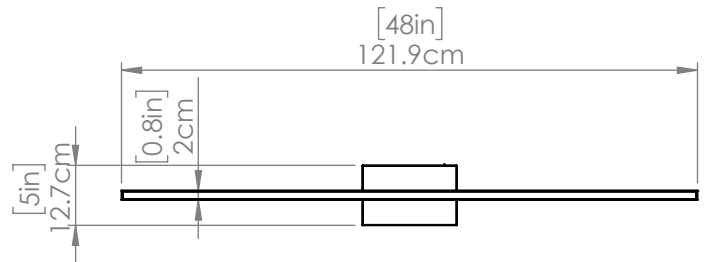

## DIMENSIONS

**Length / Ø:** N/A"

**Width:** 48"

**Height:** 0.75"

**Depth:** 3.5"

**Minimum Height:** 0.75"

**Maximum Height:** N/A"

## PIPE / CHAIN / CORD INFORMATION

**Pipe/Chain Kit Included:** Not Included

**Pipe Information:** N/A

**Chain Information:** N/A

**Wire/Cord Information:** 8in

**Max Sloped Ceiling Angle:**

*\*Conversion 19° to 45° : ASY0101+Finish (2 loops + 1 chain):*