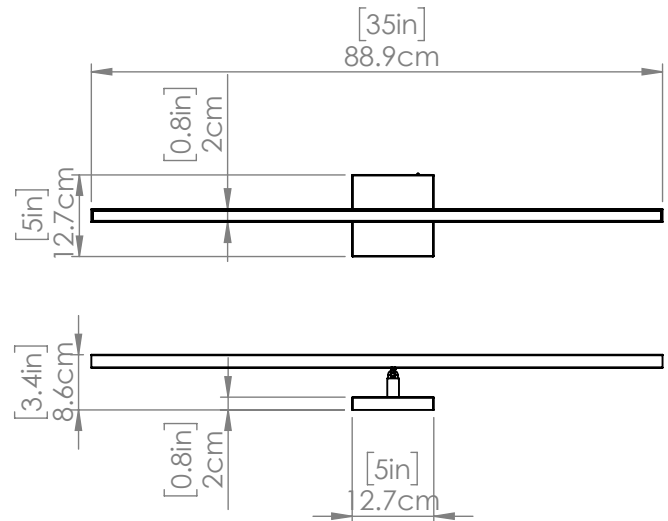

SKU | DVP44744

FINISH OPTIONS

Graphite (GR)

DIMENSIONS

Length / Ø: N/A"

Width: 35"

Height: 0.75"

Depth: 3.5"

Minimum Height: 0.75"

Maximum Height: N/A"

INTEGRATED LED INFORMATION

Wattage: 32W

Initial Lumens: 3200

Delivered Lumens (3000K):

Delivered Lumens (4000K):

Delivered Lumens (5000K):

Chain Information: N/A

Wire/Cord Information: 8in

Max Sloped Ceiling Angle:

**Conversion 19° to 45° : ASY0101+Finish (2 loops + 1 chain):*

For Additional Cost

ADDITIONAL INFORMATION

Wall and Ceiling Mountable: Yes