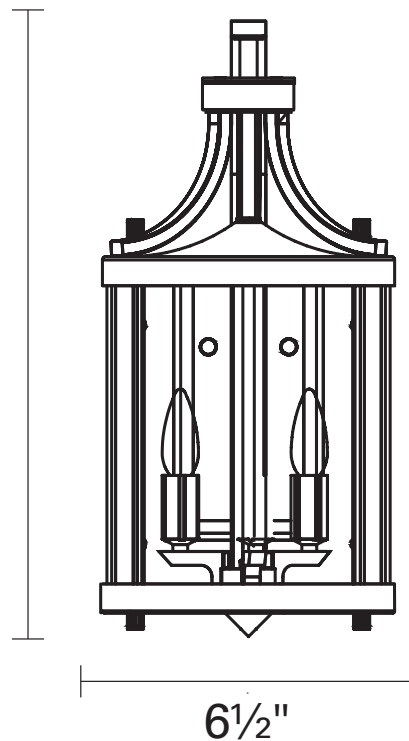

NIAGARA OUTDOOR

| OUTDOOR SCONCE

SKU | DVP4472

FINISH OPTIONS

Hammered Black with Clear Glass (HB-CL)

DIMENSIONS

Length / Ø: 6.5"

Width: N/A"

Height: 14.75"

Depth: 9"

Minimum Height: N/A"

Maximum Height: N/A"

LAMPING

Number of Sockets: 2

Wattage of Individual Socket: 60W

Socket Type: Candelabra (E12)

Chain Information: N/A

Wire/Cord Information: N/A

Max Sloped Ceiling Angle: N/A

**Conversion 19° to 45° : ASY0101+Finish (2 loops + 1 chain):
For Additional Cost*

ADDITIONAL INFORMATION

Wall and Ceiling Mountable: Yes

6¹/₂"