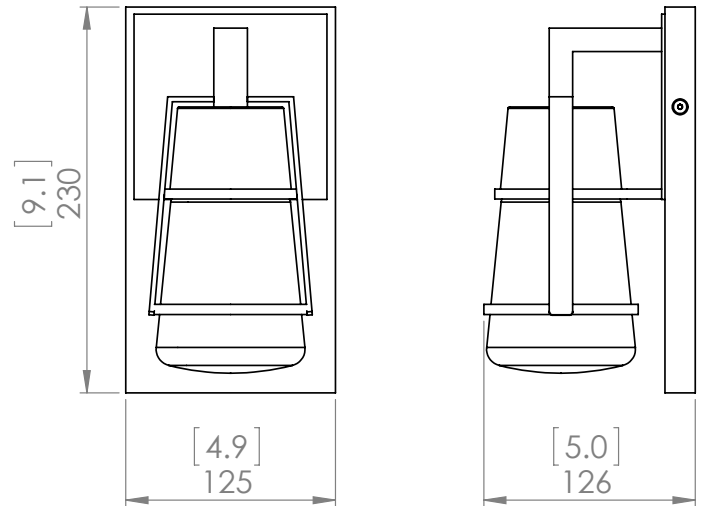

PIPE / CHAIN / CORD INFORMATION

Pipe/Chain Kit Included: Not Included
Pipe Information: N/A
Chain Information: N/A
Wire/Cord Information: 8 Inches
Max Sloped Ceiling Angle: N/A
**Conversion 19° to 45° : ASY0101+Finish (2 loops + 1 chain);
For Additional Cost*