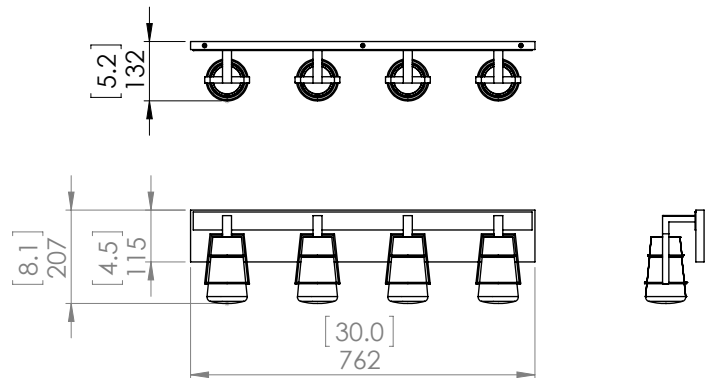

LAKE OF THE WOODS

| VANITY

DVI
LIGHTING

SKU | DVP44444

FINISH OPTIONS

Graphite with Clear Glass (GR-CL)
Ebony and Satin Nickel with Clear Glass (EB+SN-CL)

DIMENSIONS

Length / Ø: 30"
Width: N/A"
Height: 8.25"
Depth: 5.25"
Minimum Height: 8.25"
Maximum Height: 8.25"

LAMPING

Number of Sockets: 4
Wattage of Individual Socket: 40W
Socket Type: Candelabra (E12)
Socket Orientation: Down
Lamp Confinement: Fully Enclosed
Voltage: 120V
Dimmable: Yes
Bulbs Not Included

PIPE / CHAIN / CORD INFORMATION

Pipe/Chain Kit Included: Not Included
Pipe Information: N/A
Chain Information: N/A
Wire/Cord Information: 8 Inches
Max Sloped Ceiling Angle: N/A
**Conversion 19° to 45° : ASY0101+Finish (2 loops + 1 chain):
For Additional Cost*