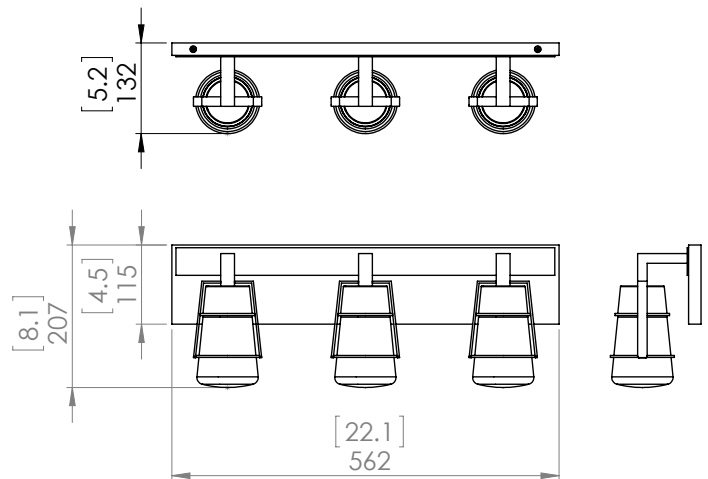

LAKE OF THE WOODS

| VANITY

SKU | DVP44443

FINISH OPTIONS

Graphite with Clear Glass (GR-CL)
Ebony and Satin Nickel with Clear Glass (EB+SN-CL)

DIMENSIONS

Length / Ø: 22.25"
Width: N/A"
Height: 8.25"
Depth: 5.25"
Minimum Height: 8.25"
Maximum Height: 8.25"

LAMPING

Number of Sockets: 3
Wattage of Individual Socket: 40W
Socket Type: Candelabra (E12)
Socket Orientation: Down
Lamp Confinement: Fully Enclosed
Voltage: 120V
Dimmable: Yes
Bulbs Not Included

PIPE / CHAIN / CORD INFORMATION

Pipe/Chain Kit Included: Not Included
Pipe Information: N/A
Chain Information: N/A
Wire/Cord Information: 8 Inches
Max Sloped Ceiling Angle: N/A
**Conversion 19° to 45° : ASY0101+Finish (2 loops + 1 chain):
For Additional Cost*