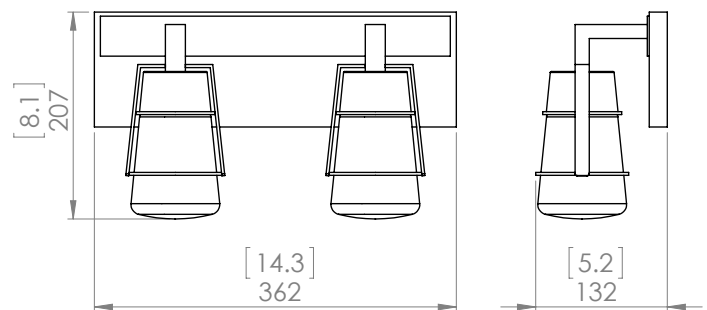

## DIMENSIONS

**Length / Ø:** 14.25"  
**Width:** N/A"  
**Height:** 8.25"  
**Depth:** 5.25"  
**Minimum Height:** 8.25"  
**Maximum Height:** 8.25"

## LAMPING

**Number of Sockets:** 2  
**Wattage of Individual Socket:** 40W  
**Socket Type:** Candelabra (E12)  
**Socket Orientation:** Down  
**Lamp Confinement:** Fully Enclosed  
**Voltage:** 120V  
**Dimmable:** Yes  
**Bulbs Not Included**

## PIPE / CHAIN / CORD INFORMATION

**Pipe/Chain Kit Included:** Not Included  
**Pipe Information:** N/A  
**Chain Information:** N/A  
**Wire/Cord Information:** 8 Inches  
**Max Sloped Ceiling Angle:** N/A  
*\*Conversion 19° to 45° : ASY0101+Finish (2 loops + 1 chain):  
For Additional Cost*