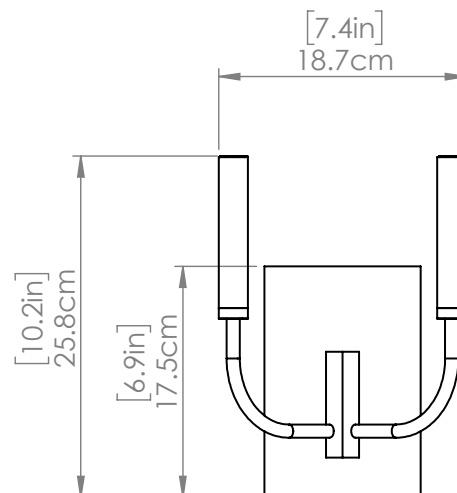

SKU | DVP44099

FINISH OPTIONS

Multiple Finishes and Graphite (MF+GR)

DIMENSIONS

Length / Ø: N/A"
Width: 7.25"
Height: 10"
Depth: 4"
Minimum Height: 10"
Maximum Height: N/A"

LAMPING

Number of Sockets: 2
Wattage of Individual Socket: 25W
Socket Type: Candelabra
Socket Orientation: Up
Lamp Confinement: Fully Open
Voltage: 120V
Dimmable: Yes
Bulbs Not Included

PIPE / CHAIN / CORD INFORMATION

Pipe/Chain Kit Included: Not Included
Pipe Information: N/A
Chain Information: N/A
Wire/Cord Information: 8 in
Max Sloped Ceiling Angle:
**Conversion 19° to 45° : ASY0101+Finish (2 loops + 1 chain):
 For Additional Cost*