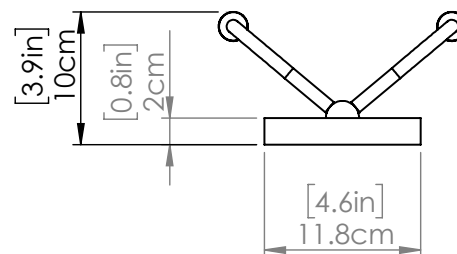

WARRANTY

5 Years Residential
20,000 Hours Commercial