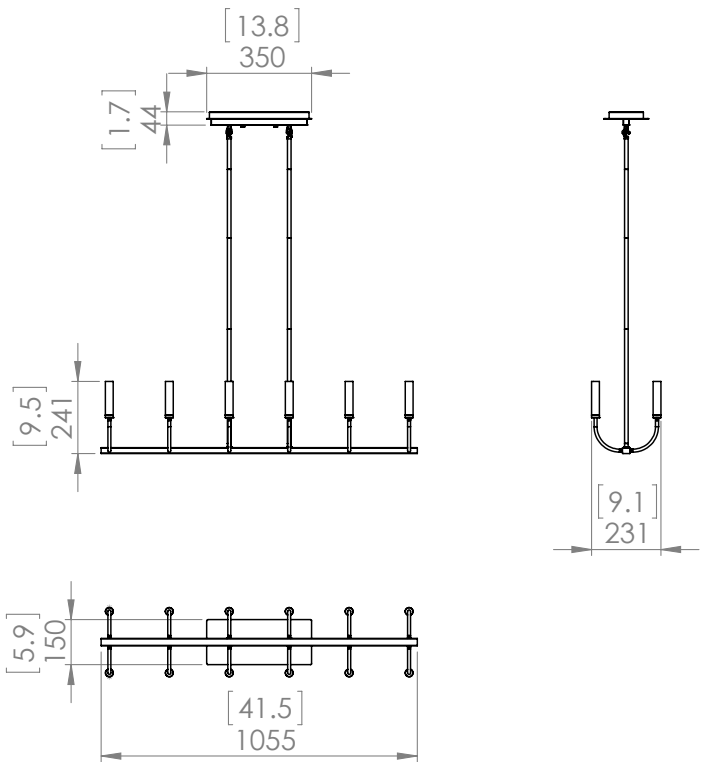

## DIMENSIONS

**Length / Ø:** 41.5"  
**Width:** 5.9"  
**Height:** 9.5"  
**Depth:** N/A"  
**Minimum Height:** 11"  
**Maximum Height:** 51"

## LAMPING

**Number of Sockets:** 12  
**Wattage of Individual Socket:** 40W  
**Socket Type:** Candelabra (E12)  
**Socket Orientation:** Up  
**Lamp Confinement:** Fully Open  
**Voltage:** 120V  
**Dimmable:** Yes  
**Bulbs Not Included**

## PIPE / CHAIN / CORD INFORMATION

**Pipe/Chain Kit Included:** Pipe Kit Available  
**Pipe Information:** 40 (15 + 12 + 9 + 4) x 0.5 Inches Pipe Kit  
**Chain Information:** N/A  
**Wire/Cord Information:** 10 Ft  
**Max Sloped Ceiling Angle:** Hang-Straight 19 Degrees  
*\*Conversion 19° to 45° : ASY0101+Finish (2 loops + 1 chain);  
For Additional Cost*