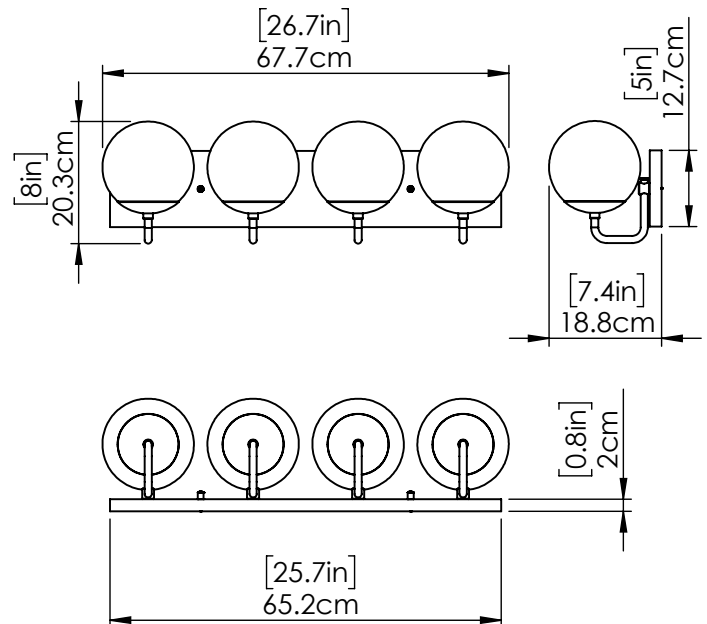

Width: 26.75"

Height: 8"

Depth: 7.5"

Minimum Height: N/A"

Maximum Height: N/A"

LAMPING

Number of Sockets: 4

Wattage of Individual Socket: 40W

Socket Type: Candelabra (E12)

Socket Orientation: Up and/or Down

Lamp Confinement: Semi Enclosed

Voltage: 120V

Dimmable: Yes

Bulbs Not Included

PIPE / CHAIN / CORD INFORMATION

Pipe/Chain Kit Included: Not Included

Pipe Information: N/A

Chain Information: N/A

Wire/Cord Information: 8 Inches

Max Sloped Ceiling Angle: N/A

ADDITIONAL INFORMATION

Wall and Ceiling Mountable: No

Up and Down Mountable: N/A

Location Certification: Dry Locations Only