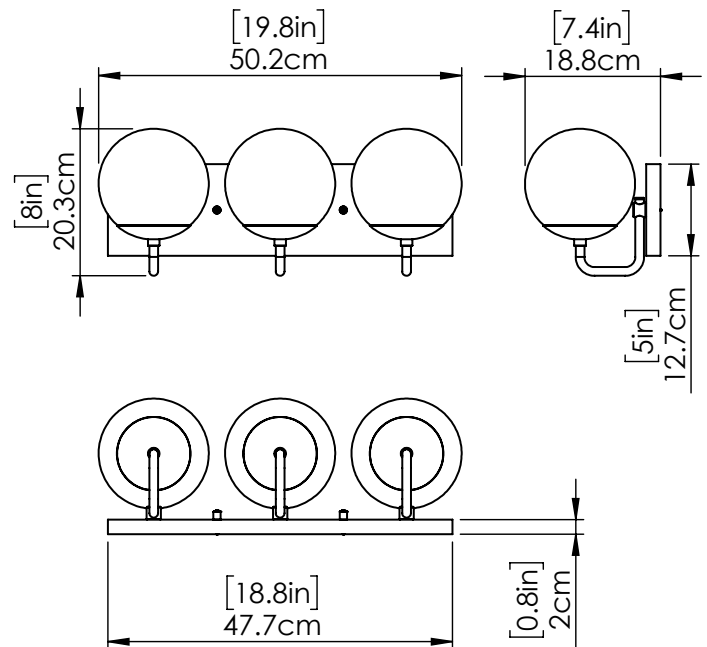

## DIMENSIONS

**Length / Ø:** N/A"

**Width:** 19.75"

**Height:** 8"

**Depth:** 7.5"

**Minimum Height:** N/A"

**Maximum Height:** N/A"

## PIPE / CHAIN / CORD INFORMATION

**Pipe/Chain Kit Included:** Not Included

**Pipe Information:** N/A

**Chain Information:** N/A

**Wire/Cord Information:** 8 Inches

**Max Sloped Ceiling Angle:** N/A