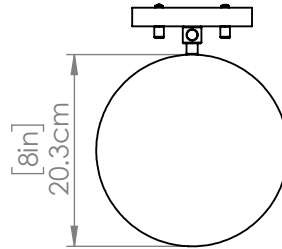

SKU | DVP43101

FINISH OPTIONS

Multiple Finishes and Ebony with Clear Glass (MF+EB-CL)
Ebony with Half Opal Glass (EB-OP)

DIMENSIONS

Length / Ø: N/A"
Width: 8"
Height: 10"
Depth: 10"
Minimum Height: N/A"
Maximum Height: N/A"

LAMPING

Number of Sockets: 1
Wattage of Individual Socket: 40W
Socket Type: Medium Base (E26)
Socket Orientation: Up and/or Down
Lamp Confinement: Semi Enclosed
Voltage: 120V
Dimmable: Yes
Bulbs Not Included

PIPE / CHAIN / CORD INFORMATION

Pipe/Chain Kit Included: Not Included
Pipe Information: N/A
Chain Information: N/A
Wire/Cord Information: 8 Inches
Max Sloped Ceiling Angle: N/A

ADDITIONAL INFORMATION

Wall and Ceiling Mountable: No
Up and Down Mountable: N/A
Location Certification: Dry Locations Only
ADA Compliant: No