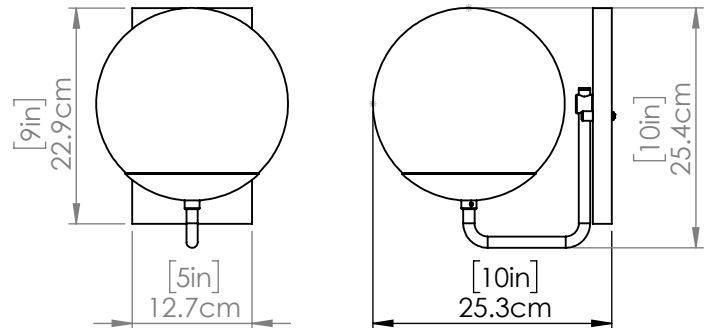

SKU | DVP43101

FINISH OPTIONS

Multiple Finishes and Ebony with Clear Glass (MF+EB-CL)
Ebony with Half Opal Glass (EB-OP)

DIMENSIONS

Length / Ø: N/A"
Width: 8"
Height: 10"
Depth: 10"
Minimum Height: N/A"
Maximum Height: N/A"

LAMPING

Number of Sockets: 1
Wattage of Individual Socket: 40W
Socket Type: Medium Base (E26)
Socket Orientation: Up and/or Down
Lamp Confinement: Semi Enclosed
Voltage: 120V
Dimmable: Yes
Bulbs Not Included

PIPE / CHAIN / CORD INFORMATION

Pipe/Chain Kit Included: Not Included
Pipe Information: N/A
Chain Information: N/A
Wire/Cord Information: 8 Inches
Max Sloped Ceiling Angle: N/A

ADDITIONAL INFORMATION

Wall and Ceiling Mountable: No
Up and Down Mountable: N/A
Location Certification: Dry Locations Only
ADA Compliant: No