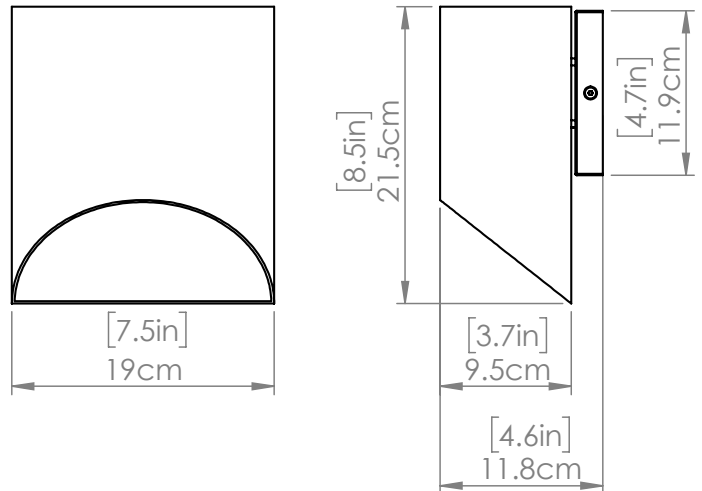

## DIMENSIONS

**Length / Ø:** N/A"

**Width:** 7.5"

**Height:** 8.5"

**Depth:** 4.75"

**Minimum Height:** N/A"

**Maximum Height:** N/A"

## PIPE / CHAIN / CORD INFORMATION

**Pipe/Chain Kit Included:** Not Included

**Pipe Information:** N/A

**Chain Information:** N/A

**Wire/Cord Information:** 8 Inches

**Max Sloped Ceiling Angle:** N/A