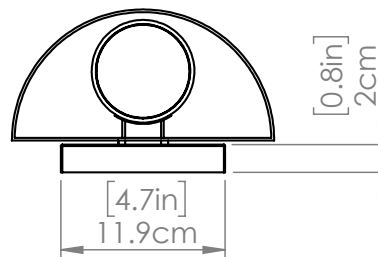

WARRANTY

5 Years Residential

20,000 Hours Commercial