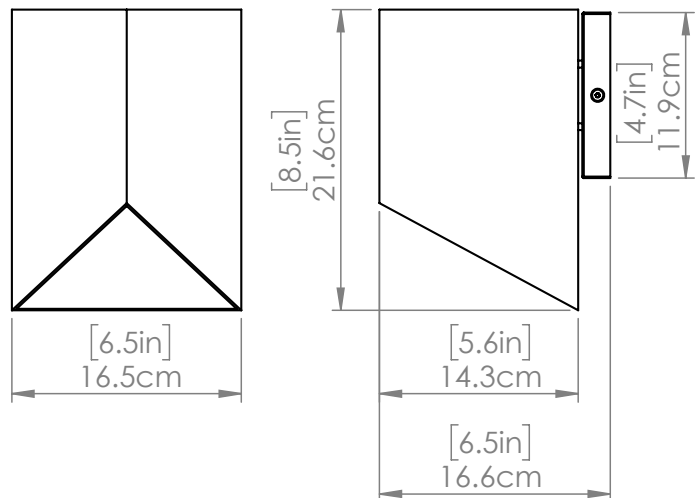

## DIMENSIONS

**Length / Ø:** N/A"

**Width:** 6.5"

**Height:** 8.5"

**Depth:** 6.5"

**Minimum Height:** N/A"

**Maximum Height:** N/A"

## PIPE / CHAIN / CORD INFORMATION

**Pipe/Chain Kit Included:** Not Included

**Pipe Information:** N/A

**Chain Information:** N/A

**Wire/Cord Information:** 8 Inches

**Max Sloped Ceiling Angle:** N/A