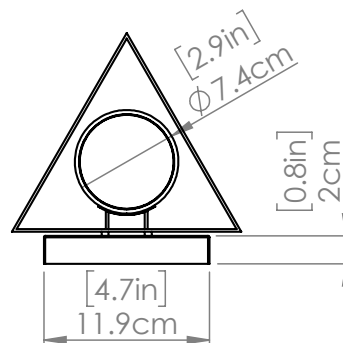

## DIMENSIONS

**Length / Ø:** N/A"

**Width:** 6.5"

**Height:** 8.5"

**Depth:** 6.5"

**Minimum Height:** N/A"

**Maximum Height:** N/A"

## PIPE / CHAIN / CORD INFORMATION

**Pipe/Chain Kit Included:** Not Included

**Pipe Information:** N/A

**Chain Information:** N/A

**Wire/Cord Information:** 8 Inches

**Max Sloped Ceiling Angle:** N/A