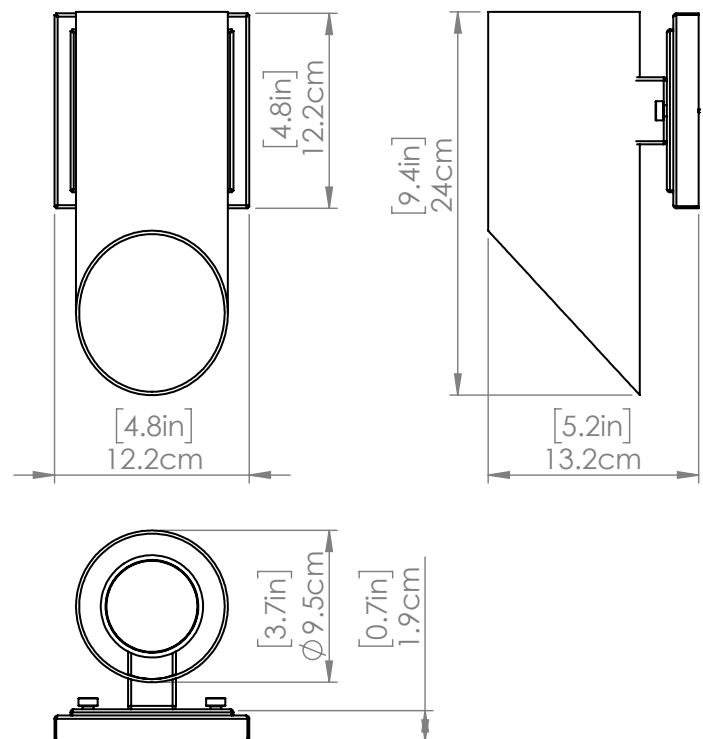

## DIMENSIONS

**Length / Ø:** N/A"

**Width:** 4.75"

**Height:** 9.5"

**Depth:** 5.25"

**Minimum Height:** N/A"

**Maximum Height:** N/A"

## LAMPING

**Number of Sockets:** 1

**Wattage of Individual Socket:** 25W

**Socket Type:** GU10

**Socket Orientation:** Down

**Lamp Confinement:** Semi Enclosed

**Voltage:** 120V

**Dimmable:** Yes

## PIPE / CHAIN / CORD INFORMATION

**Pipe/Chain Kit Included:** Not Included

**Pipe Information:** N/A

**Chain Information:** N/A

**Wire/Cord Information:** 8 Inches

**Max Sloped Ceiling Angle:** N/A