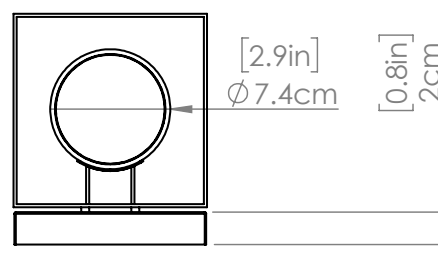

WARRANTY

5 Years Residential
20,000 Hours Commercial