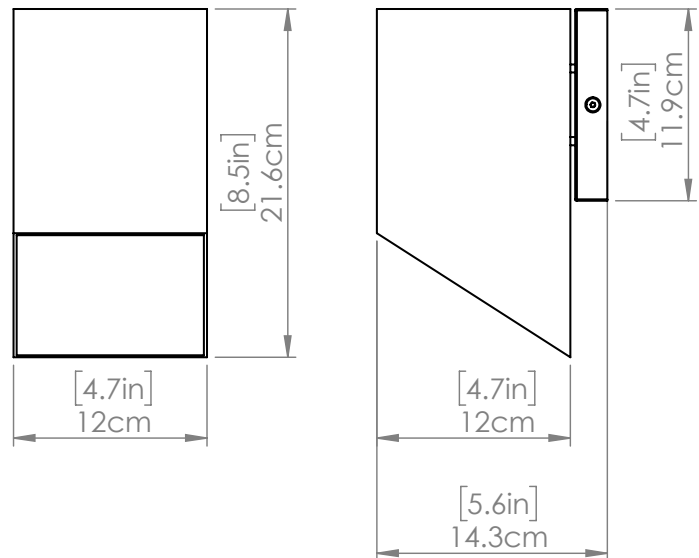

PIPE / CHAIN / CORD INFORMATION

Pipe/Chain Kit Included: Not Included
Pipe Information: N/A
Chain Information: N/A
Wire/Cord Information: 8 Inches
Max Sloped Ceiling Angle: N/A

ADDITIONAL INFORMATION

Wall and Ceiling Mountable: No
Up and Down Mountable: Yes
Location Certification: Wet Location Rated
ADA Compliant: No