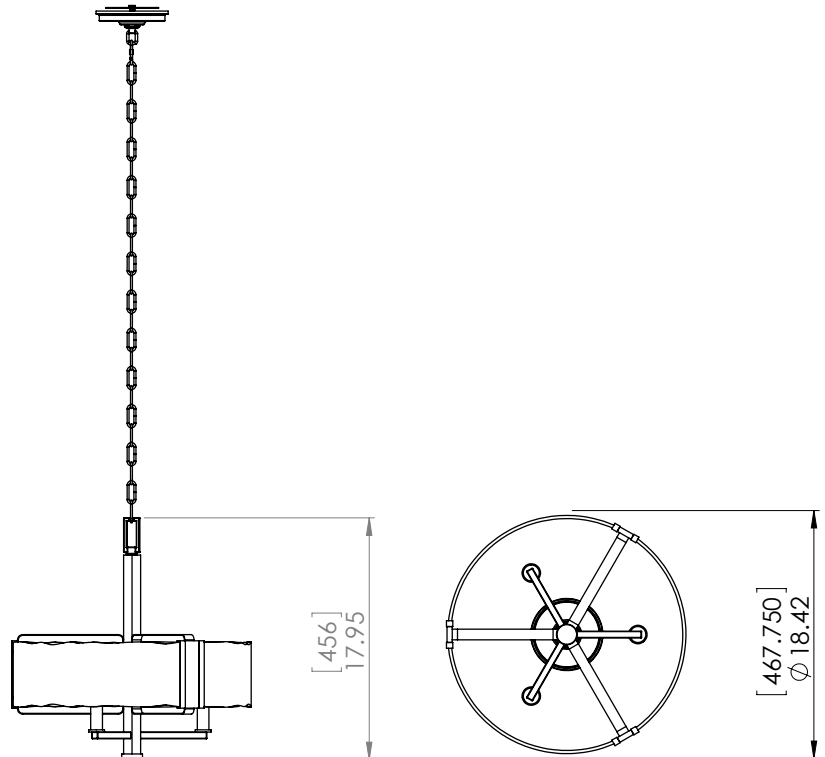

CATEGORY: CHANDELIER

Transitional chandelier in chrome and brushed nickel with glass shade. Three light chandelier provides lighting. Bulbs not included. Includes 36 inches of chain. No pipe included. Uses Standard bulbs. Not ADA approved. Not rated for damp or wet locations. Manufacturer guarantees 5 year warranty from date of purchase.

FIXTURE SPECIFICATIONS

Length / Ø: 18"
Width: N/A
Depth: N/A
Height: 18"
Minimum Height: 19.5"
Maximum Height: 55.5"
Damp Location Certified: No
Wet Location Certified: No

LAMPING

Number of Bulbs: 3
Max Bulb Wattage: 40W
Socket Type: Candelabra
Recommended Bulb: E26/ST19 Clear Edison LED
Bulbs Included: No

FINISH OPTIONS

CH+BN
 GR+IW

GLASS OPTIONS

ARW

RELATED SKUS

DVP42923
 DVP42922
 DVP42944
 DVP42923

WARRANTY

5 Years

ADDITIONAL INFORMATION

Includes 36 inches of chain. No pipe included.