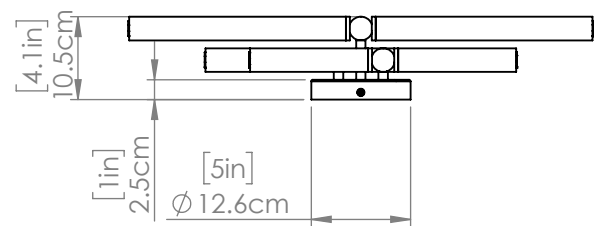

KLONDIKE

| VANITY

SKU | DVP42843

FINISH OPTIONS

Ebony and Multiple Finishes (EB+MF)

DIMENSIONS

Length / Ø: N/A"

Width: 23.25"

Height: 3.5"

Depth: 4"

Minimum Height: 3.5"

Maximum Height: N/A"

LAMPING

Number of Sockets: 6

Wattage of Individual Socket: 25W

Socket Type: Candelabra

Socket Orientation: Sideways

Lamp Confinement: Fully Open

Voltage: 120V

Dimmable: Yes

Bulbs Not Included

PIPE / CHAIN / CORD INFORMATION

Pipe/Chain Kit Included: Not Included

Pipe Information: N/A

Chain Information: N/A

Wire/Cord Information: 8 in

Max Sloped Ceiling Angle:

**Conversion 19° to 45° : ASY0101+Finish (2 loops + 1 chain):
For Additional Cost*

ADDITIONAL INFORMATION

Wall and Ceiling Mountable: Yes