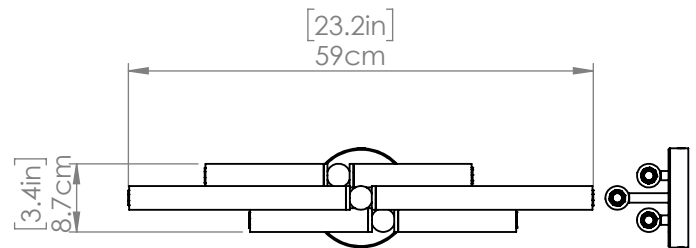

KLONDIKE

| VANITY

SKU | DVP42843

FINISH OPTIONS

Ebony and Multiple Finishes (EB+MF)

DIMENSIONS

Length / Ø: N/A"

Width: 23.25"

Height: 3.5"

Depth: 4"

Minimum Height: 3.5"

Maximum Height: N/A"

LAMPING

Number of Sockets: 6

Wattage of Individual Socket: 25W

Socket Type: Candelabra

Socket Orientation: Sideways

Lamp Confinement: Fully Open

Voltage: 120V

Dimmable: Yes

Bulbs Not Included

PIPE / CHAIN / CORD INFORMATION

Pipe/Chain Kit Included: Not Included

Pipe Information: N/A

Chain Information: N/A

Wire/Cord Information: 8 in

Max Sloped Ceiling Angle:

**Conversion 19° to 45° : ASY0101+Finish (2 loops + 1 chain):
For Additional Cost*

ADDITIONAL INFORMATION

Wall and Ceiling Mountable: Yes