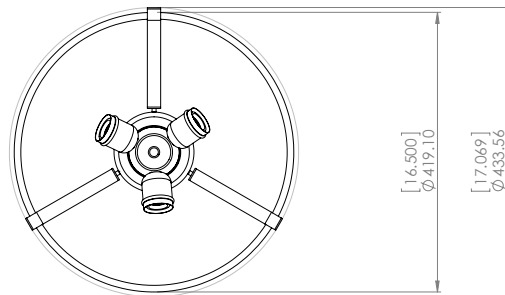

WARRANTY

5 Years Residential
20,000 Hours Commercial