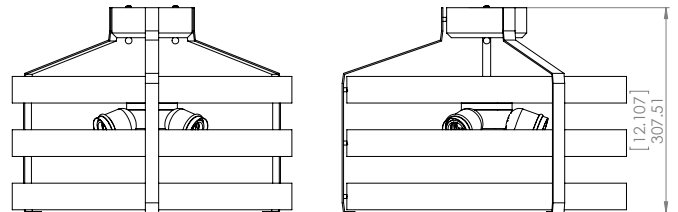

PIPE / CHAIN / CORD INFORMATION

Pipe/Chain Kit Included: Not Included
Pipe Information: N/A
Chain Information: N/A
Wire/Cord Information: 8 Inches
Max Sloped Ceiling Angle: N/A
**Conversion 19° to 45° : ASY0101+Finish (2 loops + 1 chain):
For Additional Cost*

ADDITIONAL INFORMATION

Wall and Ceiling Mountable: No
Up and Down Mountable: N/A
Location Certification: Dry Locations Only
ADA Compliant: No