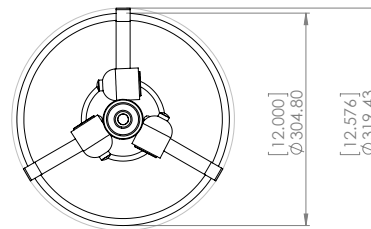

ADDITIONAL INFORMATION

Wall and Ceiling Mountable: No
Up and Down Mountable: N/A
Location Certification: Dry Locations Only
ADA Compliant: No