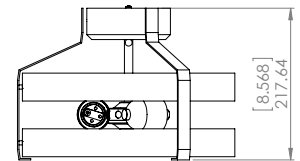

PIPE / CHAIN / CORD INFORMATION

Pipe/Chain Kit Included: Not Included
Pipe Information: N/A
Chain Information: N/A
Wire/Cord Information: 8 Inches
Max Sloped Ceiling Angle: N/A
**Conversion 19° to 45° : ASY0101+Finish (2 loops + 1 chain):
For Additional Cost*