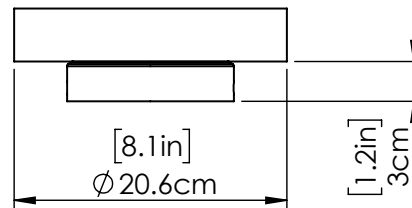

WARRANTY

5 Years Residential

20,000 Hours Commercial