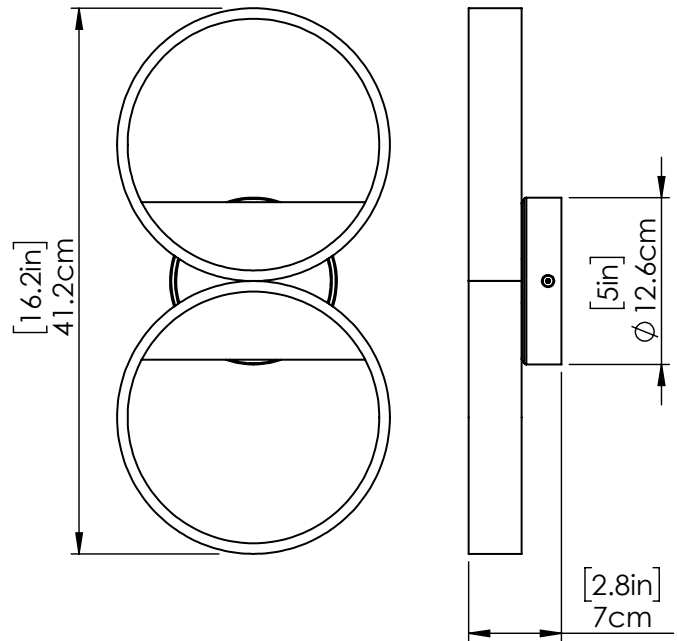

MIRANDA LED OUTDOOR | SCONCE

SKU | DVP41472

FINISH OPTIONS

Black and Stainless Steel (BK+SS)

DIMENSIONS

**Length / Ø:** N/A"

**Width:** 8"

**Height:** 16.25"

**Depth:** 2.75"

**Minimum Height:** N/A"

**Maximum Height:** N/A"

INTEGRATED LED INFORMATION

**Wattage:** 6W

**Initial Lumens:** 1200

**Delivered Lumens (3000K):** N/A

**Delivered Lumens (4000K):** N/A

**Pipe Information:** N/A

**Chain Information:** N/A

**Wire/Cord Information:** 8 Inches

**Max Sloped Ceiling Angle:** N/A

ADDITIONAL INFORMATION

**Wall and Ceiling Mountable:** Yes

**Up and Down Mountable:** Yes