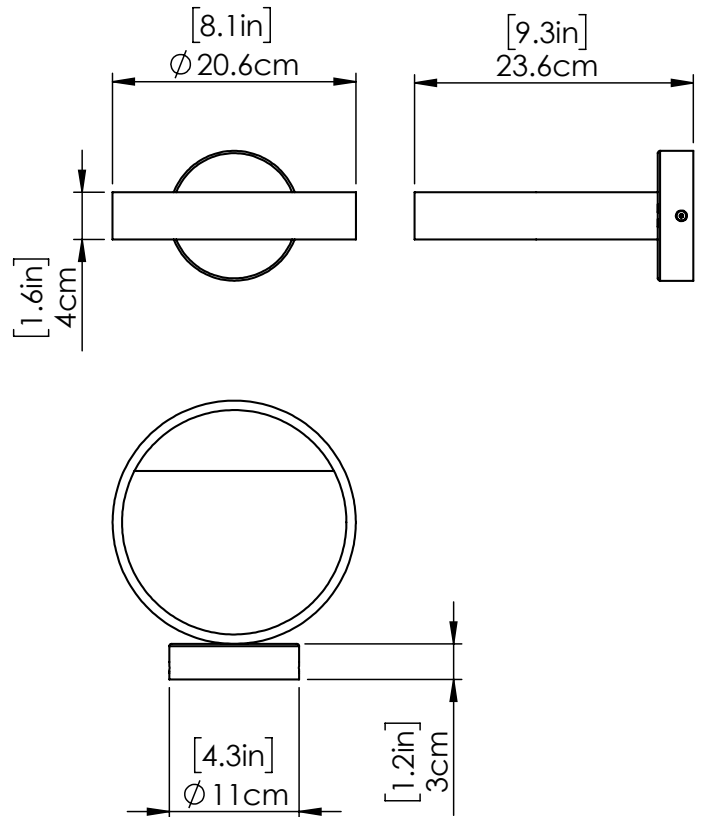

WARRANTY

5 Years Residential

20,000 Hours Commercial