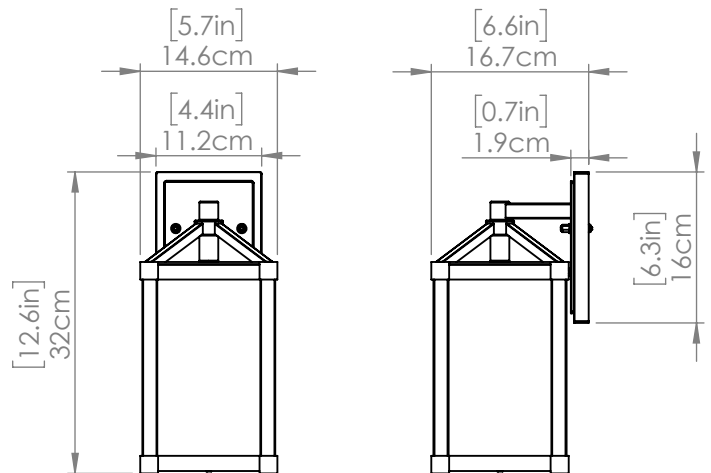

SKU | DVP41271

FINISH OPTIONS

Black with Clear Glass (BK-CL)
Black and White Washed Grey with Clear Glass (BK+WWG-CL)

DIMENSIONS

Length / Ø: N/A"
Width: 5.75"
Height: 12.5"
Depth: 6.5"
Minimum Height: N/A"
Maximum Height: N/A"

LAMPING

Number of Sockets: 1
Wattage of Individual Socket: 70W
Socket Type: Medium Base (E26)
Socket Orientation: Down
Lamp Confinement: Semi Enclosed
Voltage: 120V
Dimmable: Yes
Bulbs Not Included

PIPE / CHAIN / CORD INFORMATION

Pipe/Chain Kit Included: Not Included
Pipe Information: N/A
Chain Information: N/A
Wire/Cord Information: 8 Inches
Max Sloped Ceiling Angle: N/A

ADDITIONAL INFORMATION

Wall and Ceiling Mountable: No
Up and Down Mountable: N/A
Location Certification: Wet Location Rated
ADA Compliant: No