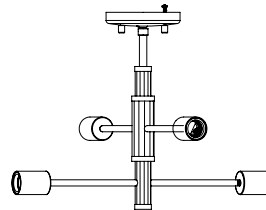

## DIMENSIONS

**Length / Ø:** 16"  
**Width:** N/A"  
**Height:** 12.5"  
**Depth:** N/A"  
**Minimum Height:** N/A"  
**Maximum Height:** N/A"

## LAMPING

**Number of Sockets:** 4  
**Wattage of Individual Socket:** 70W  
**Socket Type:** Medium Base (E26)  
**Socket Orientation:** Sideways  
**Lamp Confinement:** Fully Open  
**Voltage:** 120V  
**Dimmable:** Yes  
**Bulbs Not Included**

## PIPE / CHAIN / CORD INFORMATION

**Pipe/Chain Kit Included:** Not Included  
**Pipe Information:** N/A  
**Chain Information:** N/A  
**Wire/Cord Information:** 8 Inches  
**Max Sloped Ceiling Angle:** N/A  
*\*Conversion 19° to 45° : ASY0101+Finish (2 loops + 1 chain):  
For Additional Cost*