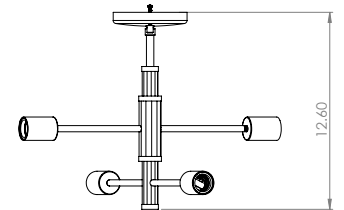

## DIMENSIONS

**Length / Ø:** 16"  
**Width:** N/A"  
**Height:** 12.5"  
**Depth:** N/A"  
**Minimum Height:** N/A"  
**Maximum Height:** N/A"

## LAMPING

**Number of Sockets:** 4  
**Wattage of Individual Socket:** 70W  
**Socket Type:** Medium Base (E26)  
**Socket Orientation:** Sideways  
**Lamp Confinement:** Fully Open  
**Voltage:** 120V  
**Dimmable:** Yes  
**Bulbs Not Included**

## PIPE / CHAIN / CORD INFORMATION

**Pipe/Chain Kit Included:** Not Included  
**Pipe Information:** N/A  
**Chain Information:** N/A  
**Wire/Cord Information:** 8 Inches  
**Max Sloped Ceiling Angle:** N/A  
*\*Conversion 19° to 45° : ASY0101+Finish (2 loops + 1 chain):  
For Additional Cost*