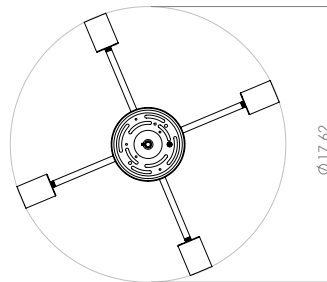

# LAKE LOFT

| SEMI-FLUSH MOUNT

SKU | DVP41112

## DIMENSIONS

**Length / Ø:** 16"  
**Width:** N/A"  
**Height:** 12.5"  
**Depth:** N/A"  
**Minimum Height:** N/A"  
**Maximum Height:** N/A"

## LAMPING

**Number of Sockets:** 4  
**Wattage of Individual Socket:** 70W  
**Socket Type:** Medium Base (E26)  
**Socket Orientation:** Sideways  
**Lamp Confinement:** Fully Open  
**Voltage:** 120V  
**Dimmable:** Yes  
**Bulbs Not Included**

## PIPE / CHAIN / CORD INFORMATION

**Pipe/Chain Kit Included:** Not Included  
**Pipe Information:** N/A  
**Chain Information:** N/A  
**Wire/Cord Information:** 8 Inches  
**Max Sloped Ceiling Angle:** N/A  
*\*Conversion 19° to 45° : ASY0101+Finish (2 loops + 1 chain):  
For Additional Cost*