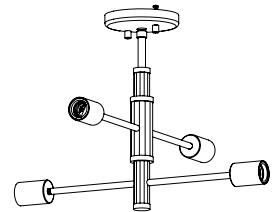

## DIMENSIONS

**Length / Ø:** 16"  
**Width:** N/A"  
**Height:** 12.5"  
**Depth:** N/A"  
**Minimum Height:** N/A"  
**Maximum Height:** N/A"

## LAMPING

**Number of Sockets:** 4  
**Wattage of Individual Socket:** 70W  
**Socket Type:** Medium Base (E26)  
**Socket Orientation:** Sideways  
**Lamp Confinement:** Fully Open  
**Voltage:** 120V  
**Dimmable:** Yes  
**Bulbs Not Included**

## PIPE / CHAIN / CORD INFORMATION

**Pipe/Chain Kit Included:** Not Included  
**Pipe Information:** N/A  
**Chain Information:** N/A  
**Wire/Cord Information:** 8 Inches  
**Max Sloped Ceiling Angle:** N/A  
*\*Conversion 19° to 45° : ASY0101+Finish (2 loops + 1 chain):  
For Additional Cost*