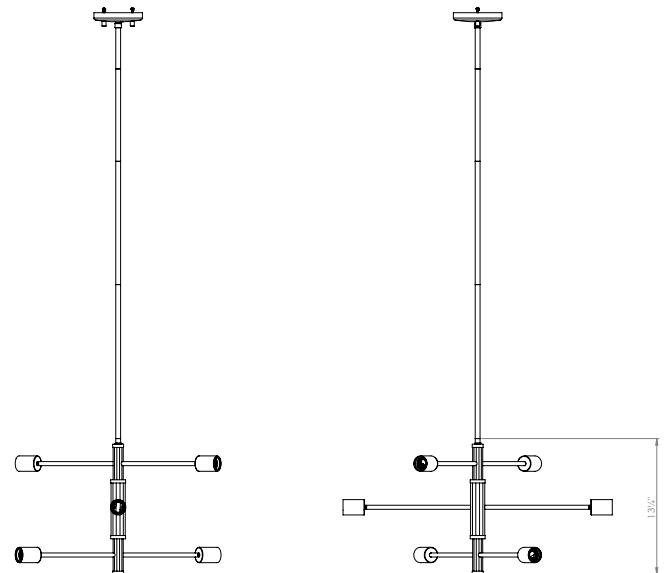

WARRANTY

5 Years Residential
20,000 Hours Commercial