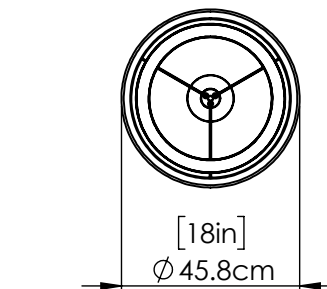

## DIMENSIONS

- Length / Ø:** 18"
- Width:** N/A"
- Height:** 5.5"
- Depth:** N/A"
- Minimum Height:** 7"
- Maximum Height:** 47"

## PIPE / CHAIN / CORD INFORMATION

- Pipe/Chain Kit Included:** Pipe Kit Available
- Pipe Information:** 40 (15 + 12 + 9 + 4) x 0.5 Inches Pipe Kit
- Chain Information:** N/A
- Wire/Cord Information:** 10 Ft
- Max Sloped Ceiling Angle:** ASY0101 Chain & 2 Loops 180 Degrees
- \*Conversion 19° to 45° : ASY0101+Finish (2 loops + 1 chain): For Additional Cost*