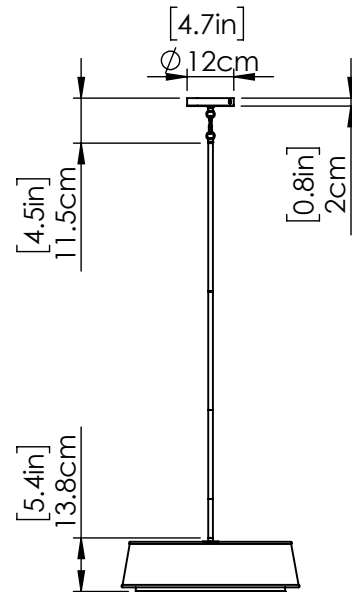

## DIMENSIONS

- Length / Ø:** 18"
- Width:** N/A"
- Height:** 5.5"
- Depth:** N/A"
- Minimum Height:** 7"
- Maximum Height:** 47"

## PIPE / CHAIN / CORD INFORMATION

- Pipe/Chain Kit Included:** Pipe Kit Available
- Pipe Information:** 40 (15 + 12 + 9 + 4) x 0.5 Inches Pipe Kit
- Chain Information:** N/A
- Wire/Cord Information:** 10 Ft
- Max Sloped Ceiling Angle:** ASY0101 Chain & 2 Loops 180 Degrees
- \*Conversion 19° to 45° : ASY0101+Finish (2 loops + 1 chain): For Additional Cost*