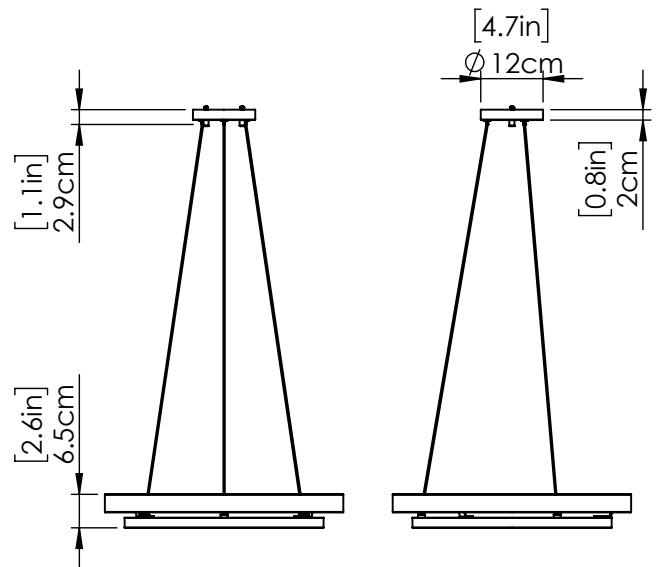

CYBELE CCT

| PENDANT

SKU | DVP40847

FINISH OPTIONS

- Ebony and Satin Nickel (EB+SN)
- Ebony and Brass (EB+BR)
- Ebony and Ironwood on Metal (EB+IW)

DIMENSIONS

- Length / Ø:** 18"
- Width:** N/A"
- Height:** 2.5"
- Depth:** N/A"
- Minimum Height:** 4"
- Maximum Height:** 117.5"

PIPE / CHAIN / CORD INFORMATION

- Pipe/Chain Kit Included:** Not Included
- Pipe Information:** N/A
- Chain Information:** N/A
- Wire/Cord Information:** 10 Ft
- Max Sloped Ceiling Angle:** Cord Grip 45 Degrees
- *Conversion 19° to 45° : ASY0101+Finish (2 loops + 1 chain): For Additional Cost*