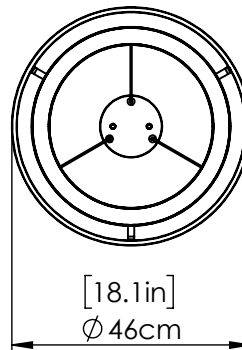

CYBELE CCT

| PENDANT

SKU | DVP40847

FINISH OPTIONS

- Ebony and Satin Nickel (EB+SN)
- Ebony and Brass (EB+BR)
- Ebony and Ironwood on Metal (EB+IW)

DIMENSIONS

- Length / Ø:** 18"
- Width:** N/A"
- Height:** 2.5"
- Depth:** N/A"
- Minimum Height:** 4"
- Maximum Height:** 117.5"

PIPE / CHAIN / CORD INFORMATION

- Pipe/Chain Kit Included:** Not Included
- Pipe Information:** N/A
- Chain Information:** N/A
- Wire/Cord Information:** 10 Ft
- Max Sloped Ceiling Angle:** Cord Grip 45 Degrees
- *Conversion 19° to 45° : ASY0101+Finish (2 loops + 1 chain): For Additional Cost*