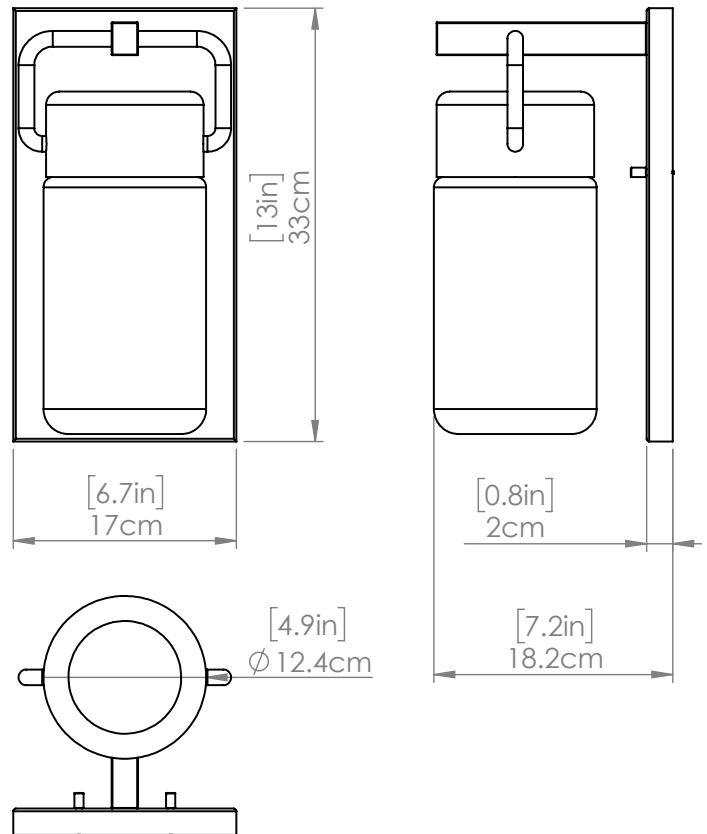

TUXEDO OUTDOOR

| SCONCE

SKU | DVP40772

FINISH OPTIONS

Black with Clear Seedy Glass (BK-SDY)

DIMENSIONS

Length / Ø: N/A"

Width: 6.75"

Height: 13"

Depth: 7.25"

Minimum Height: N/A"

Maximum Height: N/A"

LAMPING

Number of Sockets: 1

Wattage of Individual Socket: 40W

Socket Type: Medium Base (E26)

Socket Orientation: Down

Lamp Confinement: Semi Enclosed

Voltage: 120V

Dimmable: Yes

Bulbs Not Included

PIPE / CHAIN / CORD INFORMATION

Pipe/Chain Kit Included: Not Included

Pipe Information: N/A

Chain Information: N/A

Wire/Cord Information: 8 Inches

Max Sloped Ceiling Angle: N/A

ADDITIONAL INFORMATION

Wall and Ceiling Mountable: No

Up and Down Mountable: Yes

Location Certification: Wet Location Rated