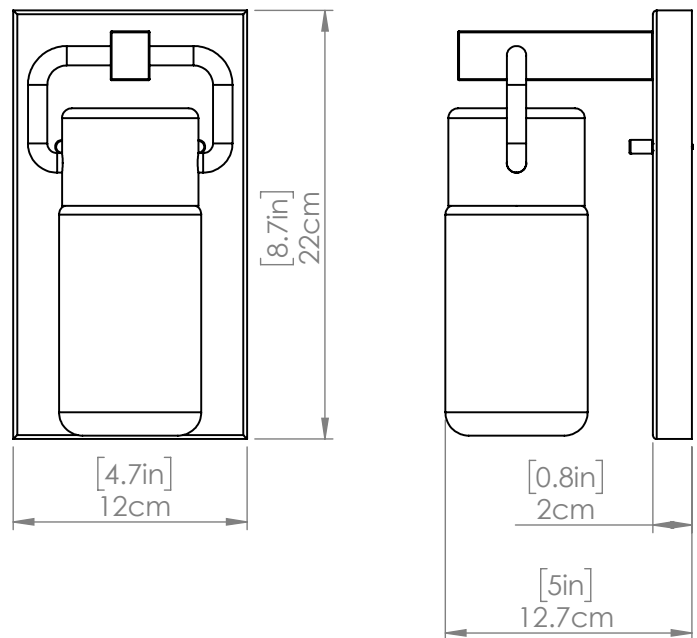

Height: 8.75"

Depth: 5"

Minimum Height: N/A"

Maximum Height: N/A"

LAMPING

Number of Sockets: 1

Wattage of Individual Socket: 40W

Socket Type: Medium Base (E26)

Socket Orientation: Down

Lamp Confinement: Semi Enclosed

Voltage: 120V

Dimmable: Yes

Bulbs Not Included

PIPE / CHAIN / CORD INFORMATION

Pipe/Chain Kit Included: Not Included

Pipe Information: N/A

Chain Information: N/A

Wire/Cord Information: 8 Inches

Max Sloped Ceiling Angle: N/A

ADDITIONAL INFORMATION

Wall and Ceiling Mountable: No

Up and Down Mountable: Yes

Location Certification: Wet Location Rated