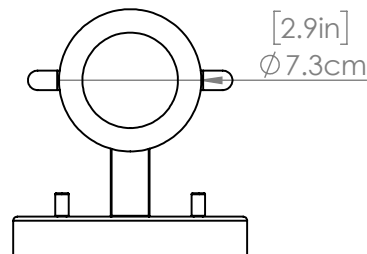

Height: 8.75"

Depth: 5"

Minimum Height: N/A"

Maximum Height: N/A"

LAMPING

Number of Sockets: 1

Wattage of Individual Socket: 40W

Socket Type: Medium Base (E26)

Socket Orientation: Down

Lamp Confinement: Semi Enclosed

Voltage: 120V

Dimmable: Yes

Bulbs Not Included

PIPE / CHAIN / CORD INFORMATION

Pipe/Chain Kit Included: Not Included

Pipe Information: N/A

Chain Information: N/A

Wire/Cord Information: 8 Inches

Max Sloped Ceiling Angle: N/A

ADDITIONAL INFORMATION

Wall and Ceiling Mountable: No

Up and Down Mountable: Yes

Location Certification: Wet Location Rated