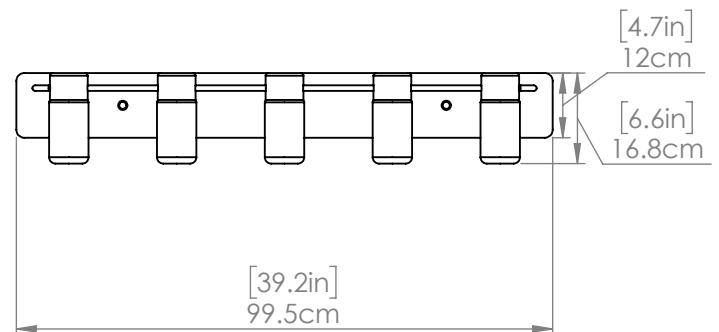

TUXEDO

| VANITY

SKU | DVP40755

FINISH OPTIONS

Ebony and Chrome with Clear Seedy Glass (EB+CH-SDY)
Ebony and Chrome with Half Opal Glass (EB+CH-OP)

DIMENSIONS

Length / Ø: N/A"

Width: 39.25"

Height: 6.5"

Depth: 4"

Minimum Height: N/A"

Maximum Height: N/A"

LAMPING

Number of Sockets: 5

Wattage of Individual Socket: 40W

Socket Type: Medium Base (E26)

Socket Orientation: Up and/or Down

Lamp Confinement: Semi Enclosed

Voltage: 120V

Dimmable: Yes

Bulbs Not Included

PIPE / CHAIN / CORD INFORMATION

Pipe/Chain Kit Included: Not Included

Pipe Information: N/A

Chain Information: N/A

Wire/Cord Information: 8 Inches

Max Sloped Ceiling Angle: N/A

ADDITIONAL INFORMATION

Wall and Ceiling Mountable: No

Up and Down Mountable: N/A

Location Certification: Dry Locations Only