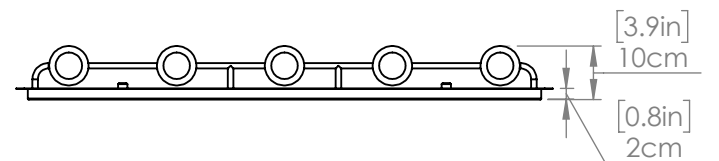

WARRANTY

5 Years Residential

20,000 Hours Commercial