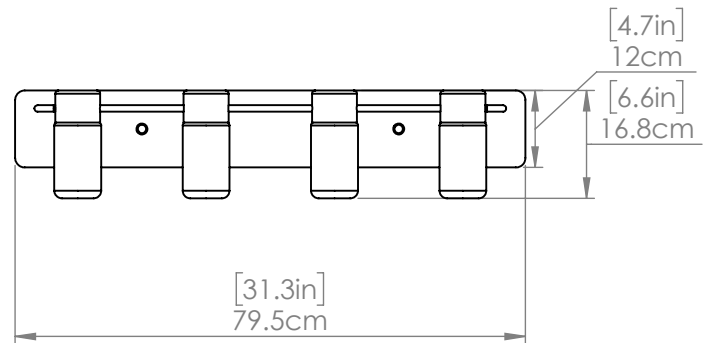

TUXEDO

| VANITY

SKU | DVP40744

FINISH OPTIONS

Ebony and Chrome with Clear Seedy Glass (EB+CH-SDY)
Ebony and Chrome with Half Opal Glass (EB+CH-OP)

DIMENSIONS

Length / Ø: N/A"
Width: 31.25"
Height: 6.5"
Depth: 4"
Minimum Height: N/A"
Maximum Height: N/A"

LAMPING

Number of Sockets: 4
Wattage of Individual Socket: 40W
Socket Type: Medium Base (E26)
Socket Orientation: Up and/or Down
Lamp Confinement: Semi Enclosed
Voltage: 120V
Dimmable: Yes
Bulbs Not Included

PIPE / CHAIN / CORD INFORMATION

Pipe/Chain Kit Included: Not Included
Pipe Information: N/A
Chain Information: N/A
Wire/Cord Information: 8 Inches
Max Sloped Ceiling Angle: N/A

ADDITIONAL INFORMATION

Wall and Ceiling Mountable: No
Up and Down Mountable: N/A
Location Certification: Dry Locations Only
ADA Compliant: No