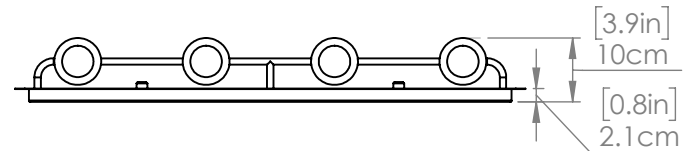

TUXEDO

| VANITY

SKU | DVP40744

FINISH OPTIONS

Ebony and Chrome with Clear Seedy Glass (EB+CH-SDY)
Ebony and Chrome with Half Opal Glass (EB+CH-OP)

DIMENSIONS

Length / Ø: N/A"
Width: 31.25"
Height: 6.5"
Depth: 4"
Minimum Height: N/A"
Maximum Height: N/A"

LAMPING

Number of Sockets: 4
Wattage of Individual Socket: 40W
Socket Type: Medium Base (E26)
Socket Orientation: Up and/or Down
Lamp Confinement: Semi Enclosed
Voltage: 120V
Dimmable: Yes
Bulbs Not Included

PIPE / CHAIN / CORD INFORMATION

Pipe/Chain Kit Included: Not Included
Pipe Information: N/A
Chain Information: N/A
Wire/Cord Information: 8 Inches
Max Sloped Ceiling Angle: N/A

ADDITIONAL INFORMATION

Wall and Ceiling Mountable: No
Up and Down Mountable: N/A
Location Certification: Dry Locations Only
ADA Compliant: No