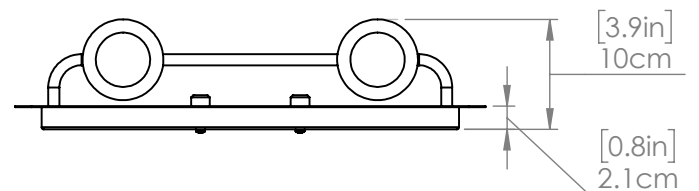

WARRANTY

5 Years Residential
20,000 Hours Commercial