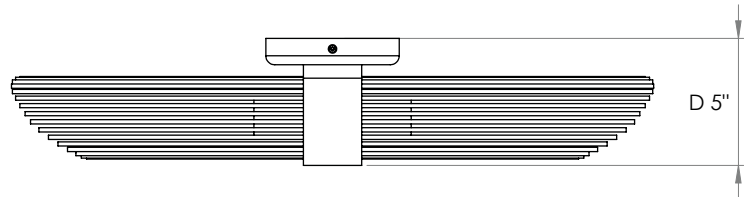

CATEGORY: TWO LIGHT VANITY

Modern two light vanity in chrome with metal shade. Two light two light vanity provides lighting. Bulbs not included. No chain included. No pipe included. Uses Standard bulbs. Not ADA approved. Rated for damp locations. Manufacturer guarantees 5 year warranty from date of purchase.

FIXTURE SPECIFICATIONS

Length / Ø: 24"
Width: N/A
Depth: 5"
Height: 5"
Minimum Height: N/A
Maximum Height: N/A
Damp Location Certified: Yes
Wet Location Certified: No

LAMPING

Number of Bulbs: 2
Max Bulb Wattage: 70W
Socket Type: Medium Base
Recommended Bulb: #N/A
Bulbs Included: No

FINISH OPTIONS

CH