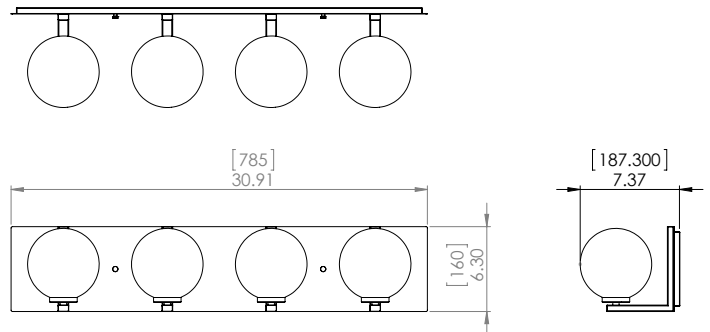

SKU | DVP40444

FINISH OPTIONS

- Brass and Graphite with Ripple Glass (BR+GR-RPG)
- Chrome with Ripple Glass (CH-RPG)
- Satin Nickel and Graphite with Ripple Glass (SN+GR-RPG)

DIMENSIONS

- Length / Ø:** 31"
- Width:** N/A"
- Height:** 6.25"
- Depth:** 6.5"
- Minimum Height:** N/A"
- Maximum Height:** N/A"

LAMPING

- Number of Sockets:** 4
- Wattage of Individual Socket:** 25W
- Socket Type:** Candelabra (E12)
- Socket Orientation:** Up and Down
- Lamp Confinement:** Fully Enclosed
- Voltage:** 120V
- Dimmable:** Yes
- Bulbs Not Included**

PIPE / CHAIN / CORD INFORMATION

- Pipe/Chain Kit Included:** Not Included
- Pipe Information:** N/A
- Chain Information:** N/A
- Wire/Cord Information:** 8 Inches
- Max Sloped Ceiling Angle:** N/A
- \*Conversion 19° to 45° : ASY0101+Finish (2 loops + 1 chain); For Additional Cost*