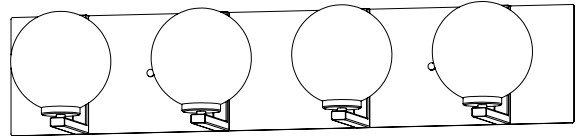

SKU | DVP40444

FINISH OPTIONS

- Brass and Graphite with Ripple Glass (BR+GR-RPG)
- Chrome with Ripple Glass (CH-RPG)
- Satin Nickel and Graphite with Ripple Glass (SN+GR-RPG)

DIMENSIONS

- Length / Ø:** 31"
- Width:** N/A"
- Height:** 6.25"
- Depth:** 6.5"
- Minimum Height:** N/A"
- Maximum Height:** N/A"

LAMPING

- Number of Sockets:** 4
- Wattage of Individual Socket:** 25W
- Socket Type:** Candelabra (E12)
- Socket Orientation:** Up and Down
- Lamp Confinement:** Fully Enclosed
- Voltage:** 120V
- Dimmable:** Yes
- Bulbs Not Included**

PIPE / CHAIN / CORD INFORMATION

- Pipe/Chain Kit Included:** Not Included
- Pipe Information:** N/A
- Chain Information:** N/A
- Wire/Cord Information:** 8 Inches
- Max Sloped Ceiling Angle:** N/A
- \*Conversion 19° to 45° : ASY0101+Finish (2 loops + 1 chain); For Additional Cost*