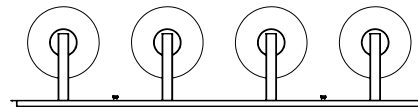

WARRANTY

- 5 Years Residential
- 20,000 Hours Commercial