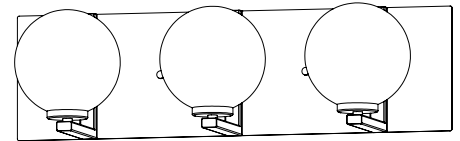

SKU | DVP40443

FINISH OPTIONS

Brass and Graphite with Ripple Glass (BR+GR-RPG)
 Chrome with Ripple Glass (CH-RPG)
 Satin Nickel and Graphite with Ripple Glass (SN+GR-RPG)

DIMENSIONS

Length / Ø: 22.75"
Width: N/A"
Height: 6.25"
Depth: 6.5"
Minimum Height: N/A"
Maximum Height: N/A"

LAMPING

Number of Sockets: 3
Wattage of Individual Socket: 25W
Socket Type: Candelabra (E12)
Socket Orientation: Up and Down
Lamp Confinement: Fully Enclosed
Voltage: 120V
Dimmable: Yes
Bulbs Not Included

PIPE / CHAIN / CORD INFORMATION

Pipe/Chain Kit Included: Not Included
Pipe Information: N/A
Chain Information: N/A
Wire/Cord Information: 8 Inches
Max Sloped Ceiling Angle: N/A
**Conversion 19° to 45° : ASY0101+Finish (2 loops + 1 chain):
 For Additional Cost*