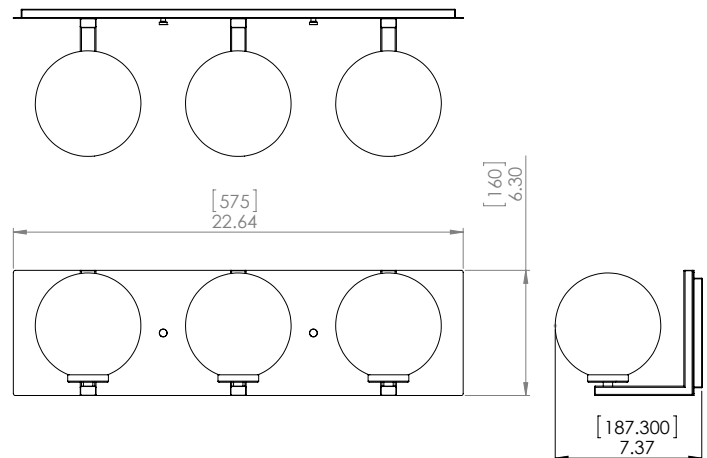

SKU | DVP40443

FINISH OPTIONS

Brass and Graphite with Ripple Glass (BR+GR-RPG)
 Chrome with Ripple Glass (CH-RPG)
 Satin Nickel and Graphite with Ripple Glass (SN+GR-RPG)

DIMENSIONS

Length / Ø: 22.75"
Width: N/A"
Height: 6.25"
Depth: 6.5"
Minimum Height: N/A"
Maximum Height: N/A"

LAMPING

Number of Sockets: 3
Wattage of Individual Socket: 25W
Socket Type: Candelabra (E12)
Socket Orientation: Up and Down
Lamp Confinement: Fully Enclosed
Voltage: 120V
Dimmable: Yes
Bulbs Not Included

PIPE / CHAIN / CORD INFORMATION

Pipe/Chain Kit Included: Not Included
Pipe Information: N/A
Chain Information: N/A
Wire/Cord Information: 8 Inches
Max Sloped Ceiling Angle: N/A
**Conversion 19° to 45° : ASY0101+Finish (2 loops + 1 chain):
 For Additional Cost*