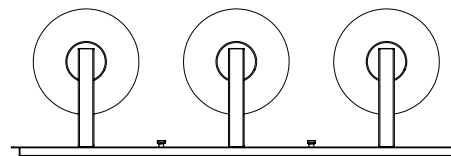

WARRANTY

5 Years Residential
20,000 Hours Commercial