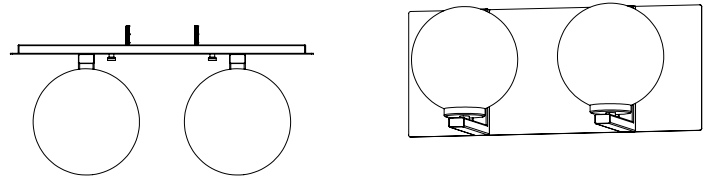

## DIMENSIONS

- Length / Ø:** 15.25"
- Width:** N/A"
- Height:** 6.25"
- Depth:** 6.5"
- Minimum Height:** N/A"
- Maximum Height:** N/A"

## LAMPING

- Number of Sockets:** 2
- Wattage of Individual Socket:** 25W
- Socket Type:** Candelabra (E12)
- Socket Orientation:** Up and Down
- Lamp Confinement:** Fully Enclosed
- Voltage:** 120V
- Dimmable:** Yes
- Bulbs Not Included**