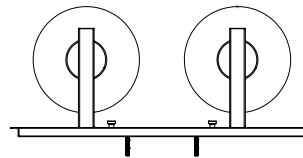

WARRANTY

- 5 Years Residential
- 20,000 Hours Commercial