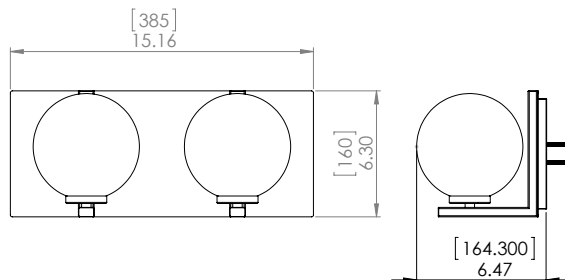

## DIMENSIONS

- Length / Ø:** 15.25"
- Width:** N/A"
- Height:** 6.25"
- Depth:** 6.5"
- Minimum Height:** N/A"
- Maximum Height:** N/A"

## LAMPING

- Number of Sockets:** 2
- Wattage of Individual Socket:** 25W
- Socket Type:** Candelabra (E12)
- Socket Orientation:** Up and Down
- Lamp Confinement:** Fully Enclosed
- Voltage:** 120V
- Dimmable:** Yes
- Bulbs Not Included**

## PIPE / CHAIN / CORD INFORMATION

- Pipe/Chain Kit Included:** Not Included
- Pipe Information:** N/A
- Chain Information:** N/A
- Wire/Cord Information:** 8 Inches
- Max Sloped Ceiling Angle:** N/A
- \*Conversion 19° to 45° : ASY0101+Finish (2 loops + 1 chain):  
For Additional Cost*