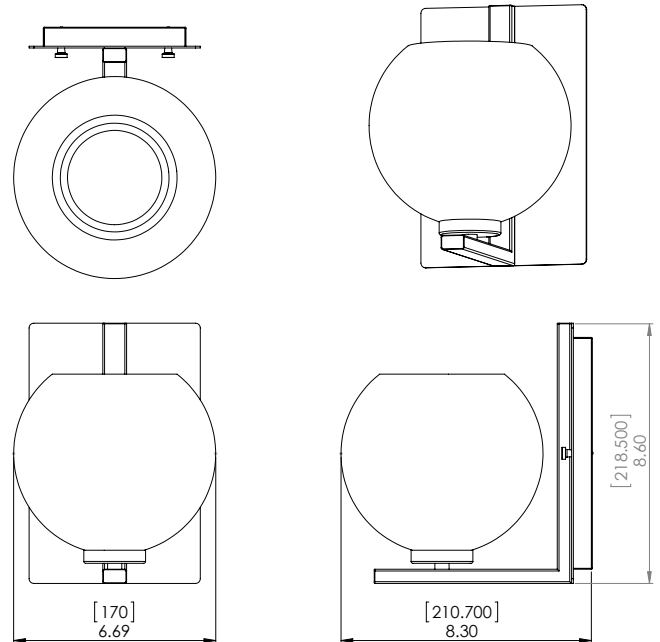

SKU | DVP40401

FINISH OPTIONS

Brass and Graphite with Ripple Glass (BR+GR-RPG)
 Chrome with Ripple Glass (CH-RPG)
 Satin Nickel and Graphite with Ripple Glass (SN+GR-RPG)

DIMENSIONS

Length / Ø: 6.75"
Width: N/A"
Height: 8.5"
Depth: 8.25"
Minimum Height: N/A"
Maximum Height: N/A"

LAMPING

Number of Sockets: 1
Wattage of Individual Socket: 70W
Socket Type: Medium Base (E26)
Socket Orientation: Up and Down
Lamp Confinement: Semi Enclosed
Voltage: 120V
Dimmable: Yes
Bulbs Not Included

PIPE / CHAIN / CORD INFORMATION

Pipe/Chain Kit Included: Not Included
Pipe Information: N/A
Chain Information: N/A
Wire/Cord Information: 8 Inches
Max Sloped Ceiling Angle: N/A
**Conversion 19° to 45° : ASY0101+Finish (2 loops + 1 chain):
 For Additional Cost*