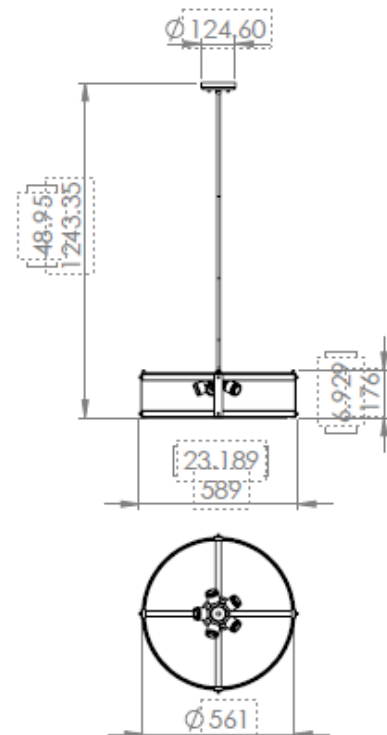

OAKHURST

| CHANDELIER

SKU | DVP40308

FINISH OPTIONS

Ebony (EB)
Graphite and Ironwood
Graphite and Birchwood
Buffed Nickel and Birchwood

DIMENSIONS

Length / Ø: 23.25"
Width: N/A"
Height: 7.25"
Depth: N/A"
Minimum Height: 8.75"
Maximum Height: 48.75"

LAMPING

Number of Sockets: 5
Wattage of Individual Socket: 70W
Socket Type: Medium Base
Socket Orientation: Down
Lamp Confinement: Fully Open
Voltage: 120V
Dimmable: Yes
Bulbs Not Included

PIPE / CHAIN / CORD INFORMATION

Pipe/Chain Kit Included: Pipe Kit Available
Pipe Information: N/A
Chain Information: 40 (15 + 12 + 9 + 4) x 0.5 Inches Pipe Kit
Wire/Cord Information: 120 in
Max Sloped Ceiling Angle:
**Conversion 19° to 45° : ASY0101+Finish (2 loops + 1 chain):
For Additional Cost*

ADDITIONAL INFORMATION

Wall and Ceiling Mountable: No
Up and Down Mountable:
Location Certification: Dry Locations Only
ADA Compliant:

WARRANTY

5 Years Residential
20,000 Hours Commercial

120 Great Gulf Drive, Concord, ON L4K 5W1
+1 855 384 5483 | +1 855 384 8453
customerservice@dvi.lighting
www.dvicanada.com