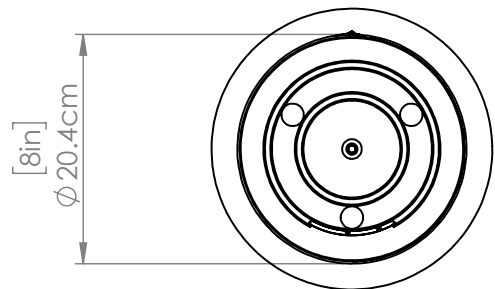

MOUNT PEARL

| TABLE LAMP

SKU | DVP40017

FINISH OPTIONS

Brass with Ribbed Half Opal Glass (BR-RIO)
Graphite with Ribbed Half Opal Glass (GR-RIO)

DIMENSIONS

Length / Ø: 9.75"
Width: N/A"
Height: 12.25"
Depth: N/A"
Minimum Height: 12.25"
Maximum Height: N/A"

LAMPING

Number of Sockets: 1
Wattage of Individual Socket: 40W
Socket Type: Medium Base
Socket Orientation: Up
Lamp Confinement: Fully Enclosed
Voltage: 120V
Dimmable: Yes
Bulbs Not Included

PIPE / CHAIN / CORD INFORMATION

Pipe/Chain Kit Included: Not Included
Pipe Information: N/A
Chain Information: N/A
Wire/Cord Information: 120 in
Max Sloped Ceiling Angle:
**Conversion 19° to 45° : ASY0101+Finish (2 loops + 1 chain):
For Additional Cost*