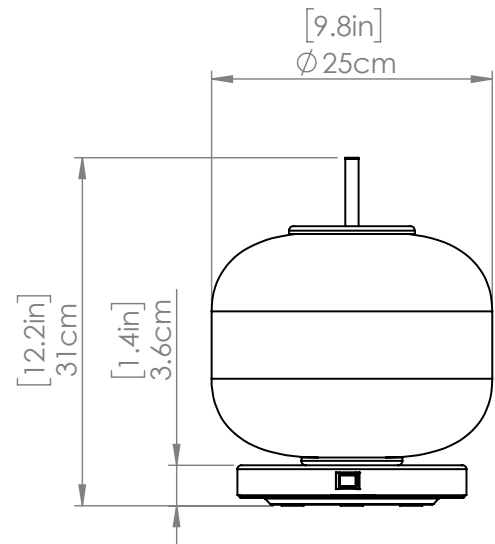

MOUNT PEARL

| TABLE LAMP

SKU | DVP40017

FINISH OPTIONS

Brass with Ribbed Half Opal Glass (BR-RIO)
Graphite with Ribbed Half Opal Glass (GR-RIO)

DIMENSIONS

Length / Ø: 9.75"
Width: N/A"
Height: 12.25"
Depth: N/A"
Minimum Height: 12.25"
Maximum Height: N/A"

LAMPING

Number of Sockets: 1
Wattage of Individual Socket: 40W
Socket Type: Medium Base
Socket Orientation: Up
Lamp Confinement: Fully Enclosed
Voltage: 120V
Dimmable: Yes
Bulbs Not Included

PIPE / CHAIN / CORD INFORMATION

Pipe/Chain Kit Included: Not Included
Pipe Information: N/A
Chain Information: N/A
Wire/Cord Information: 120 in
Max Sloped Ceiling Angle:
**Conversion 19° to 45° : ASY0101+Finish (2 loops + 1 chain):
For Additional Cost*